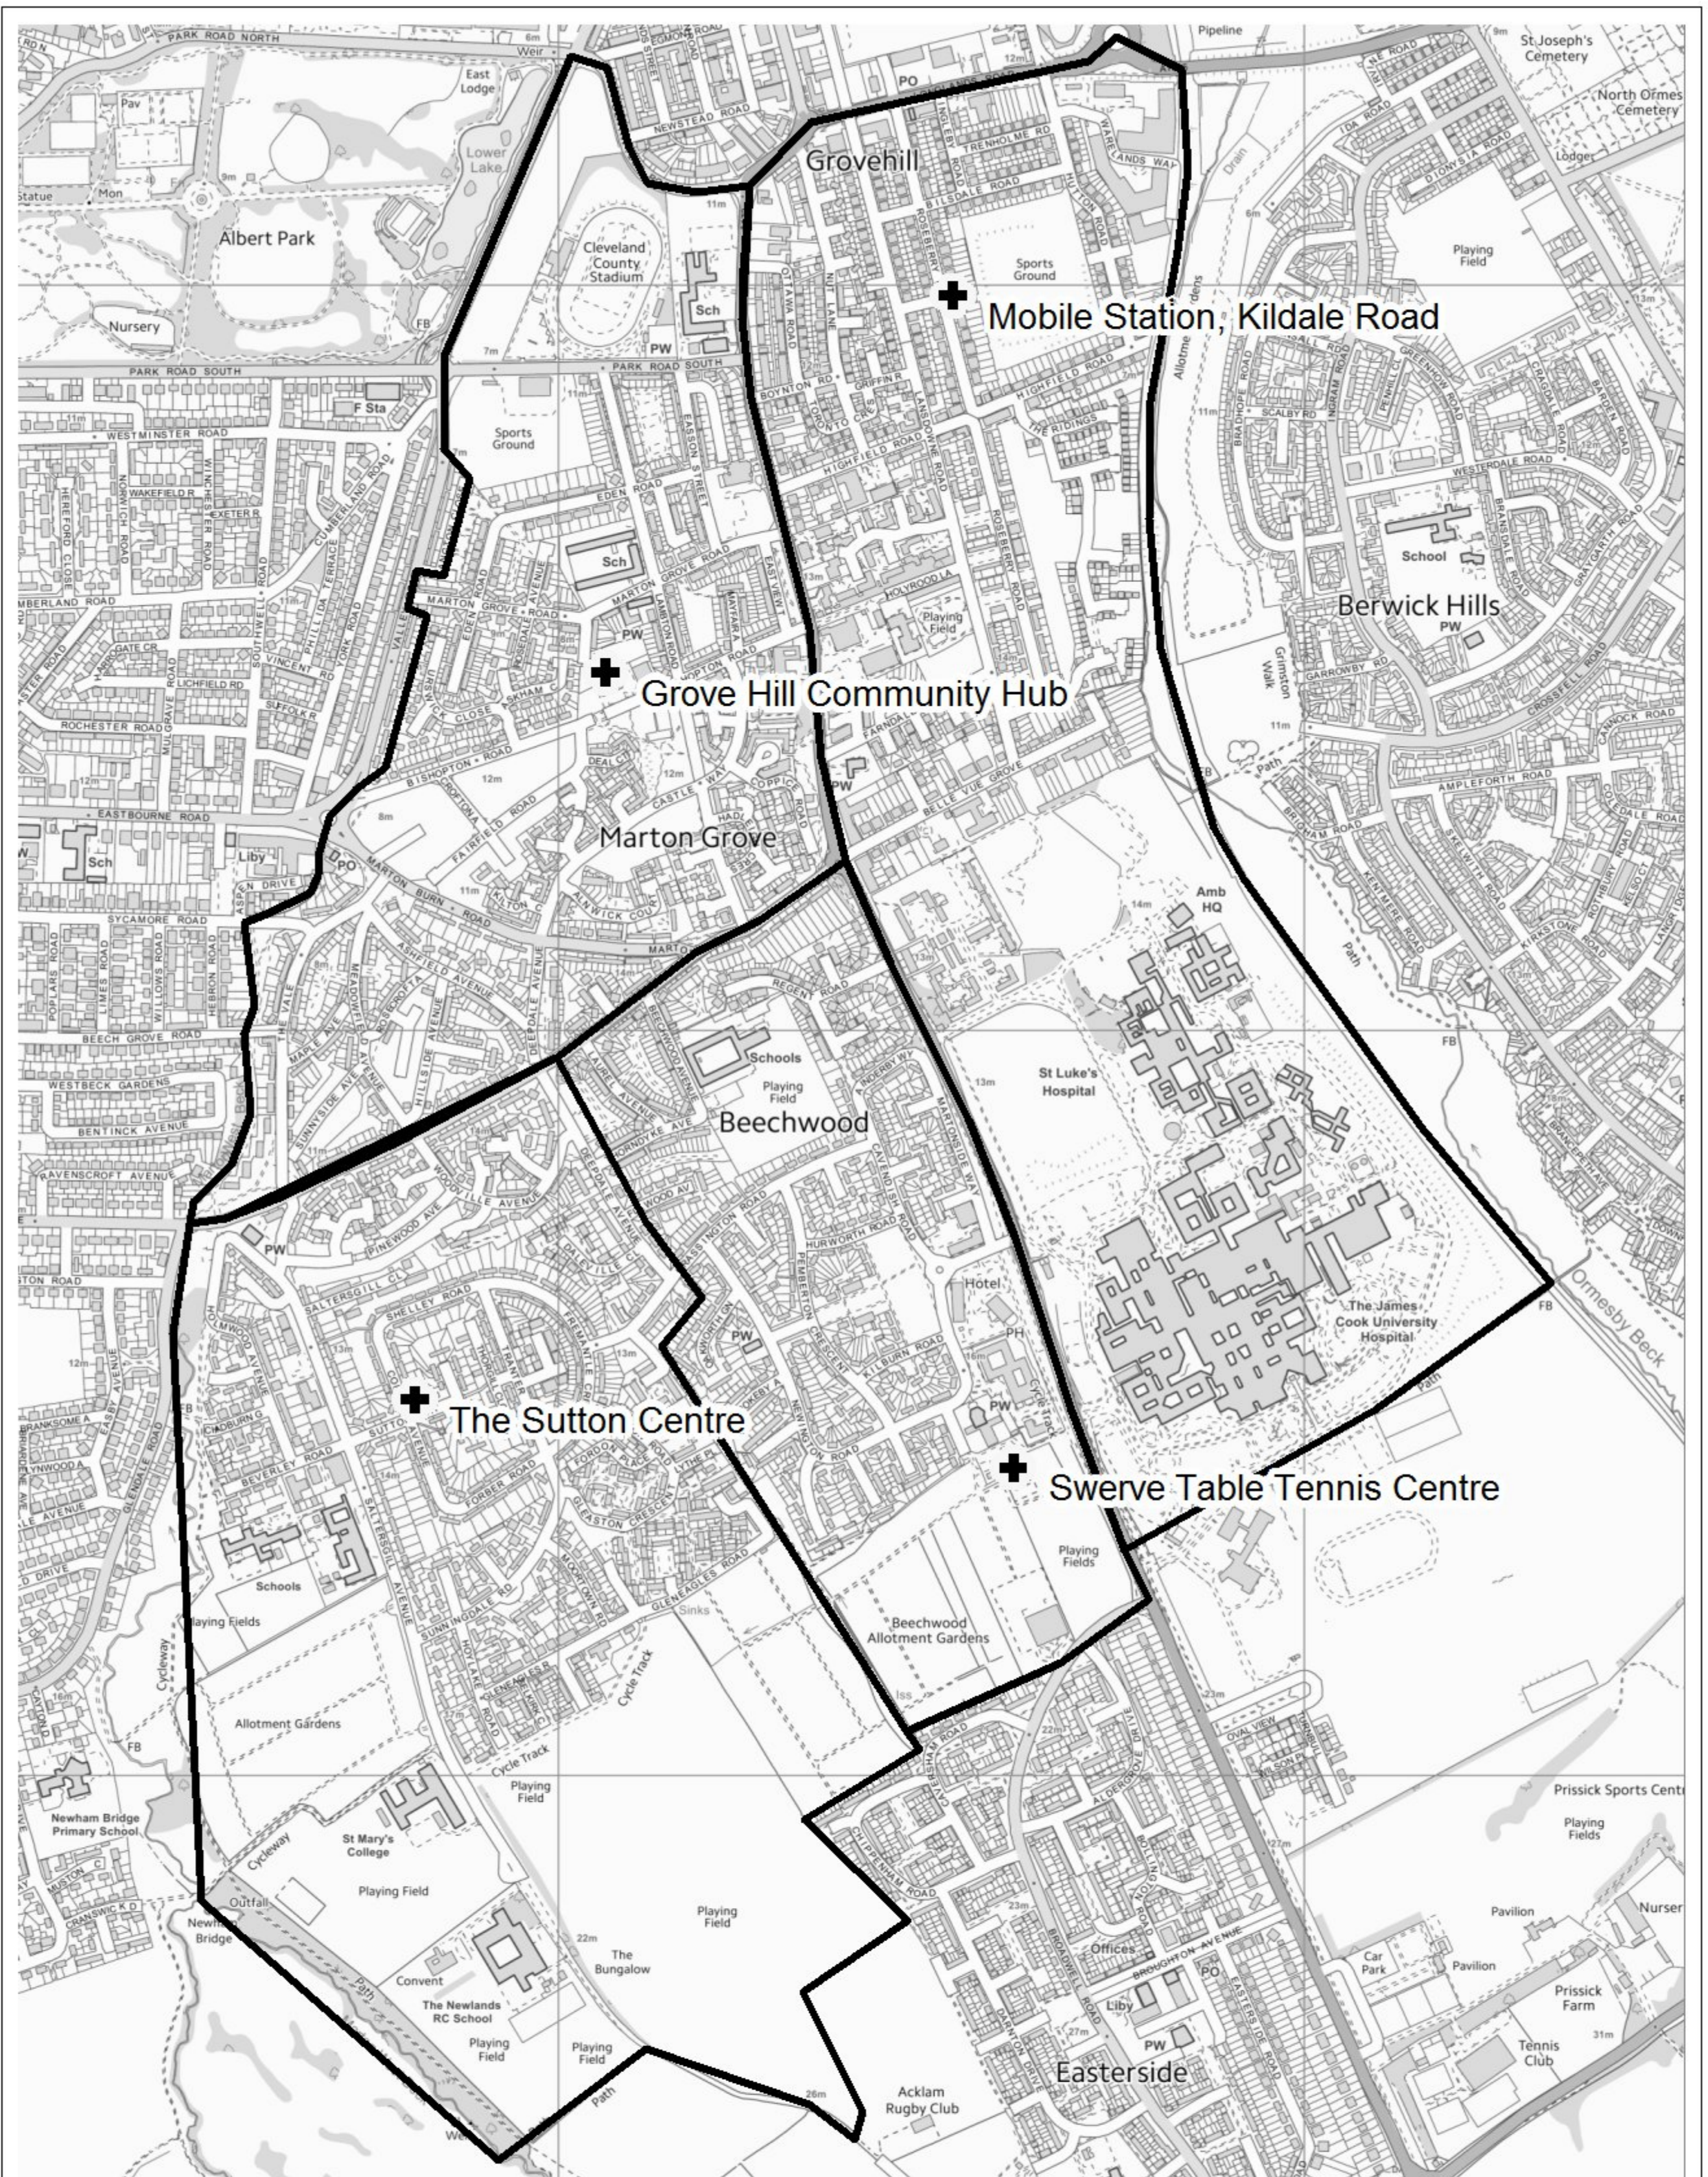

Polling Districts, Linthorpe Ward

Head of Service:

Service Area: Organisation & Governance

Created by:

Ref:

Scale:

Date: 8th July 2014

Polling Districts, Longlands and Beechwood Ward