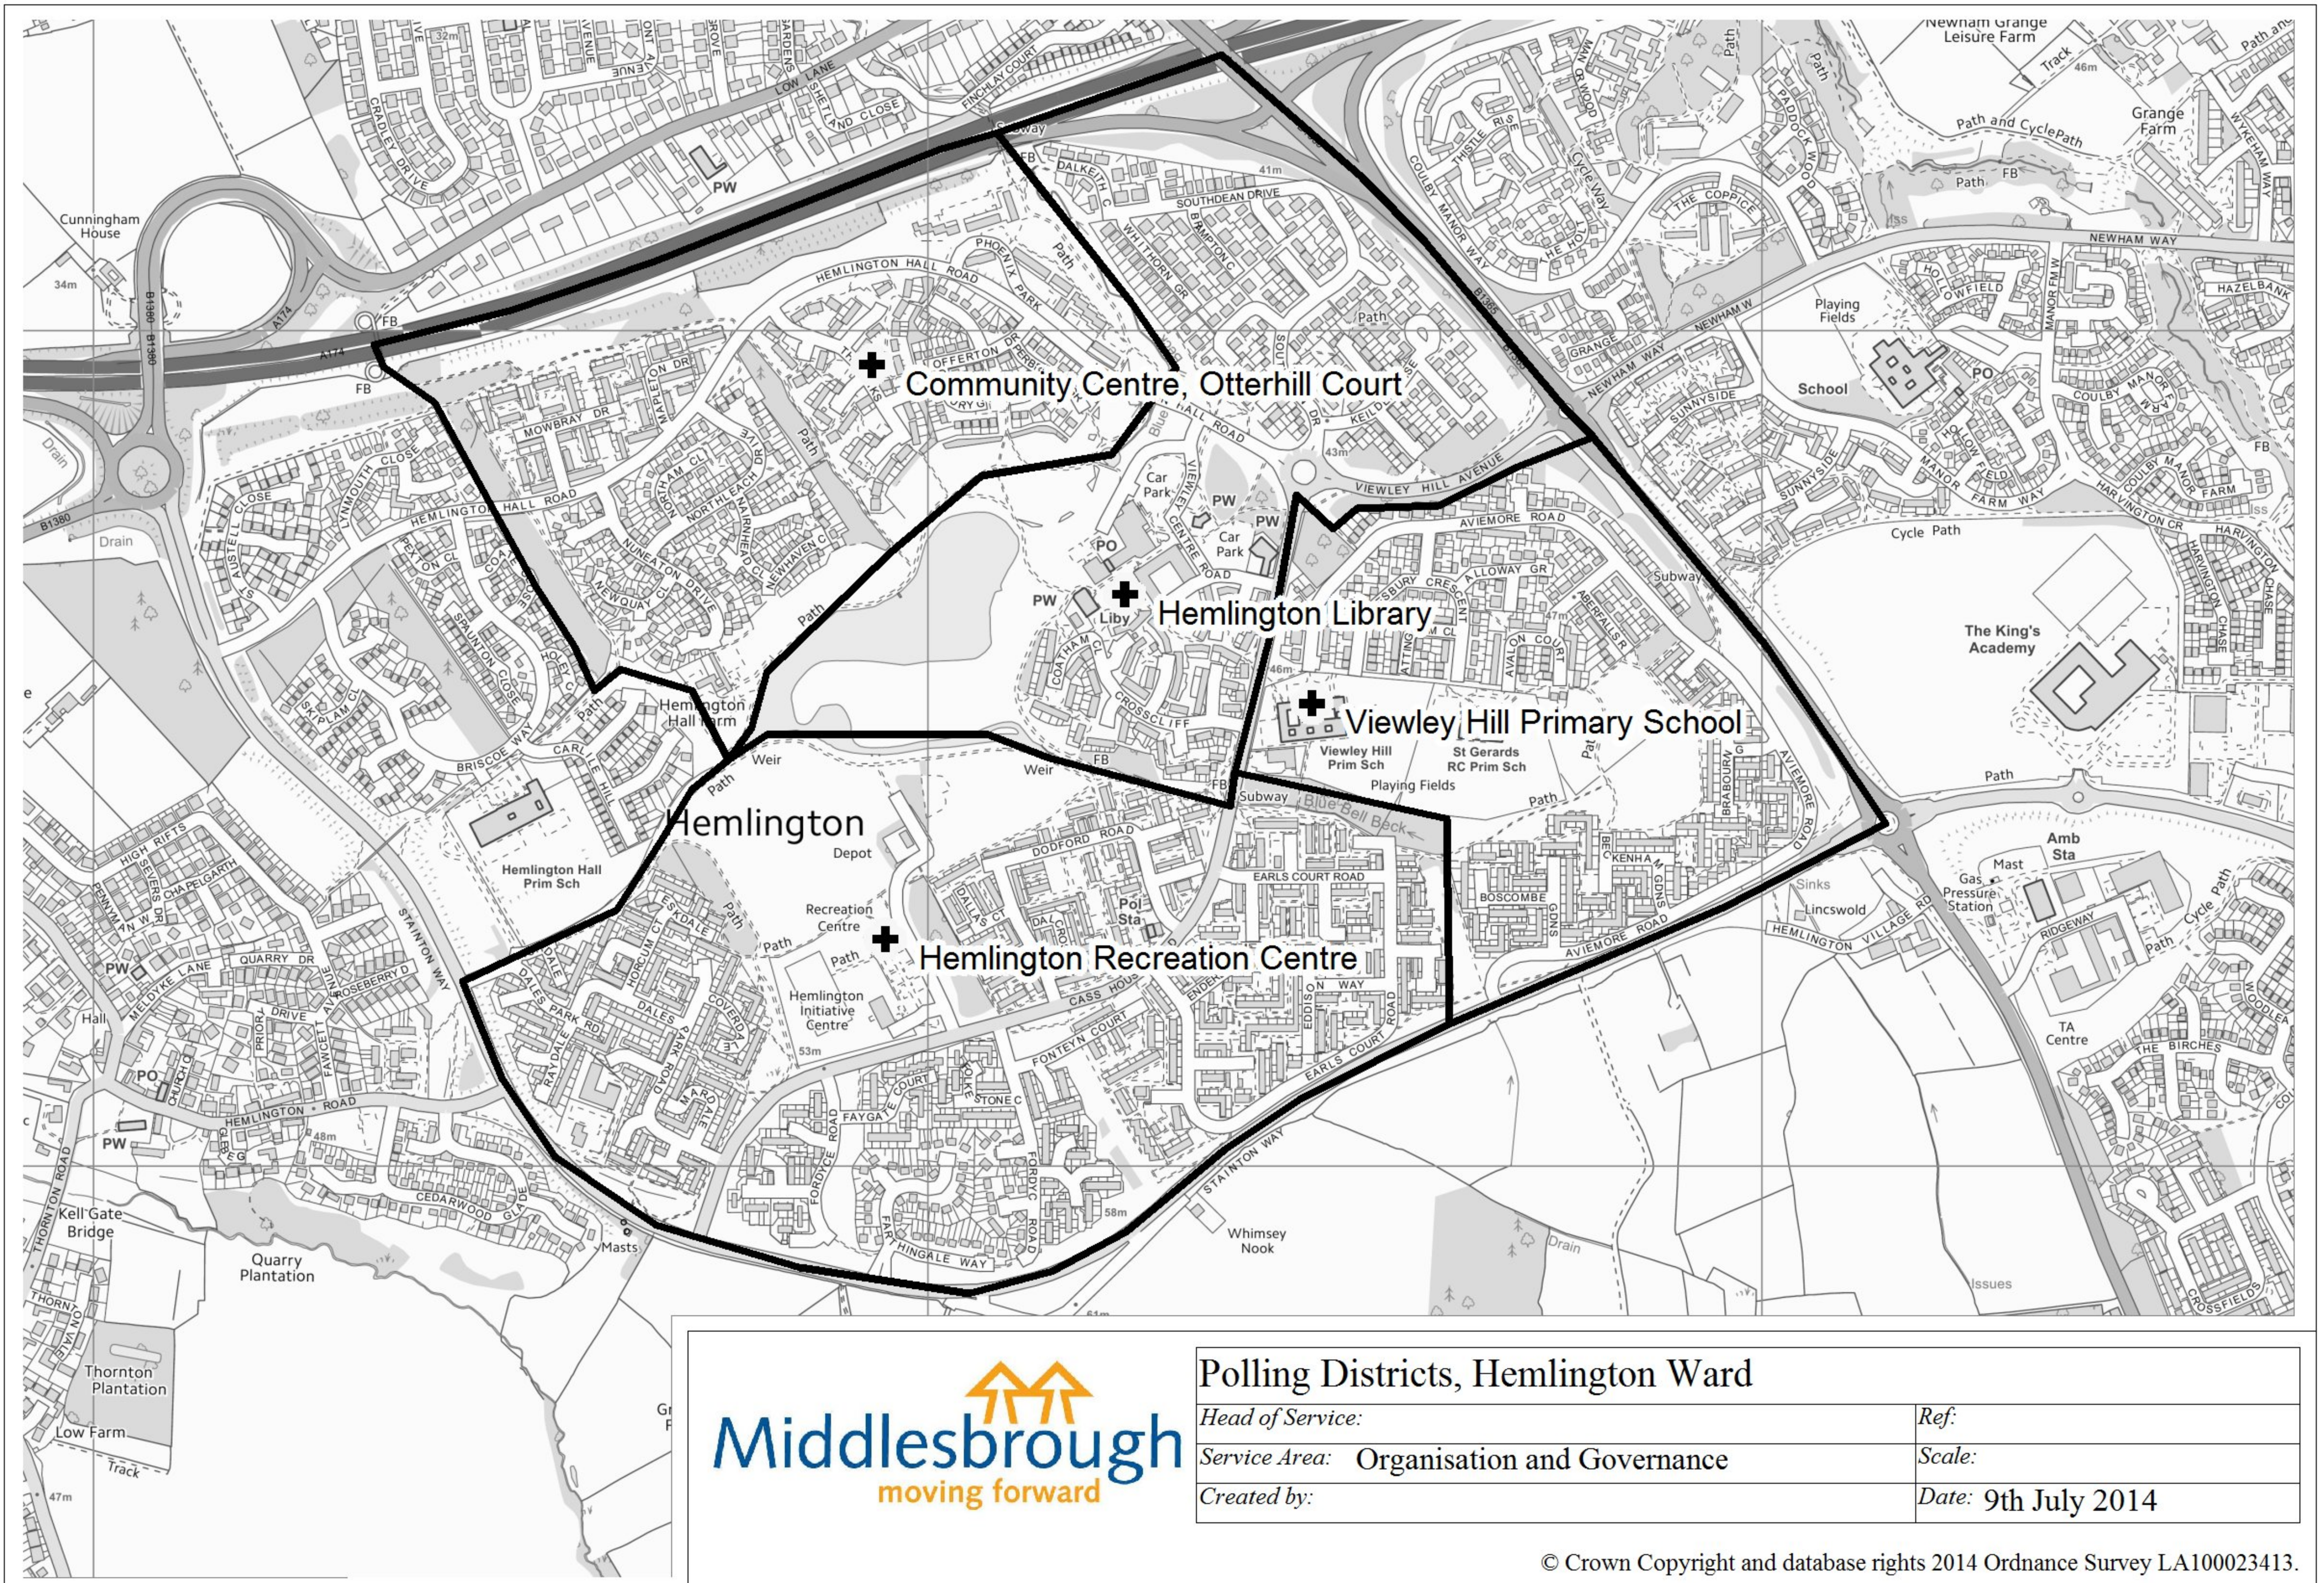

Polling Districts, Hemlington Ward

Head of Service:	Ref:
Service Area: Organisation and Governance	Scale:
Created by:	Date: 9th July 2014