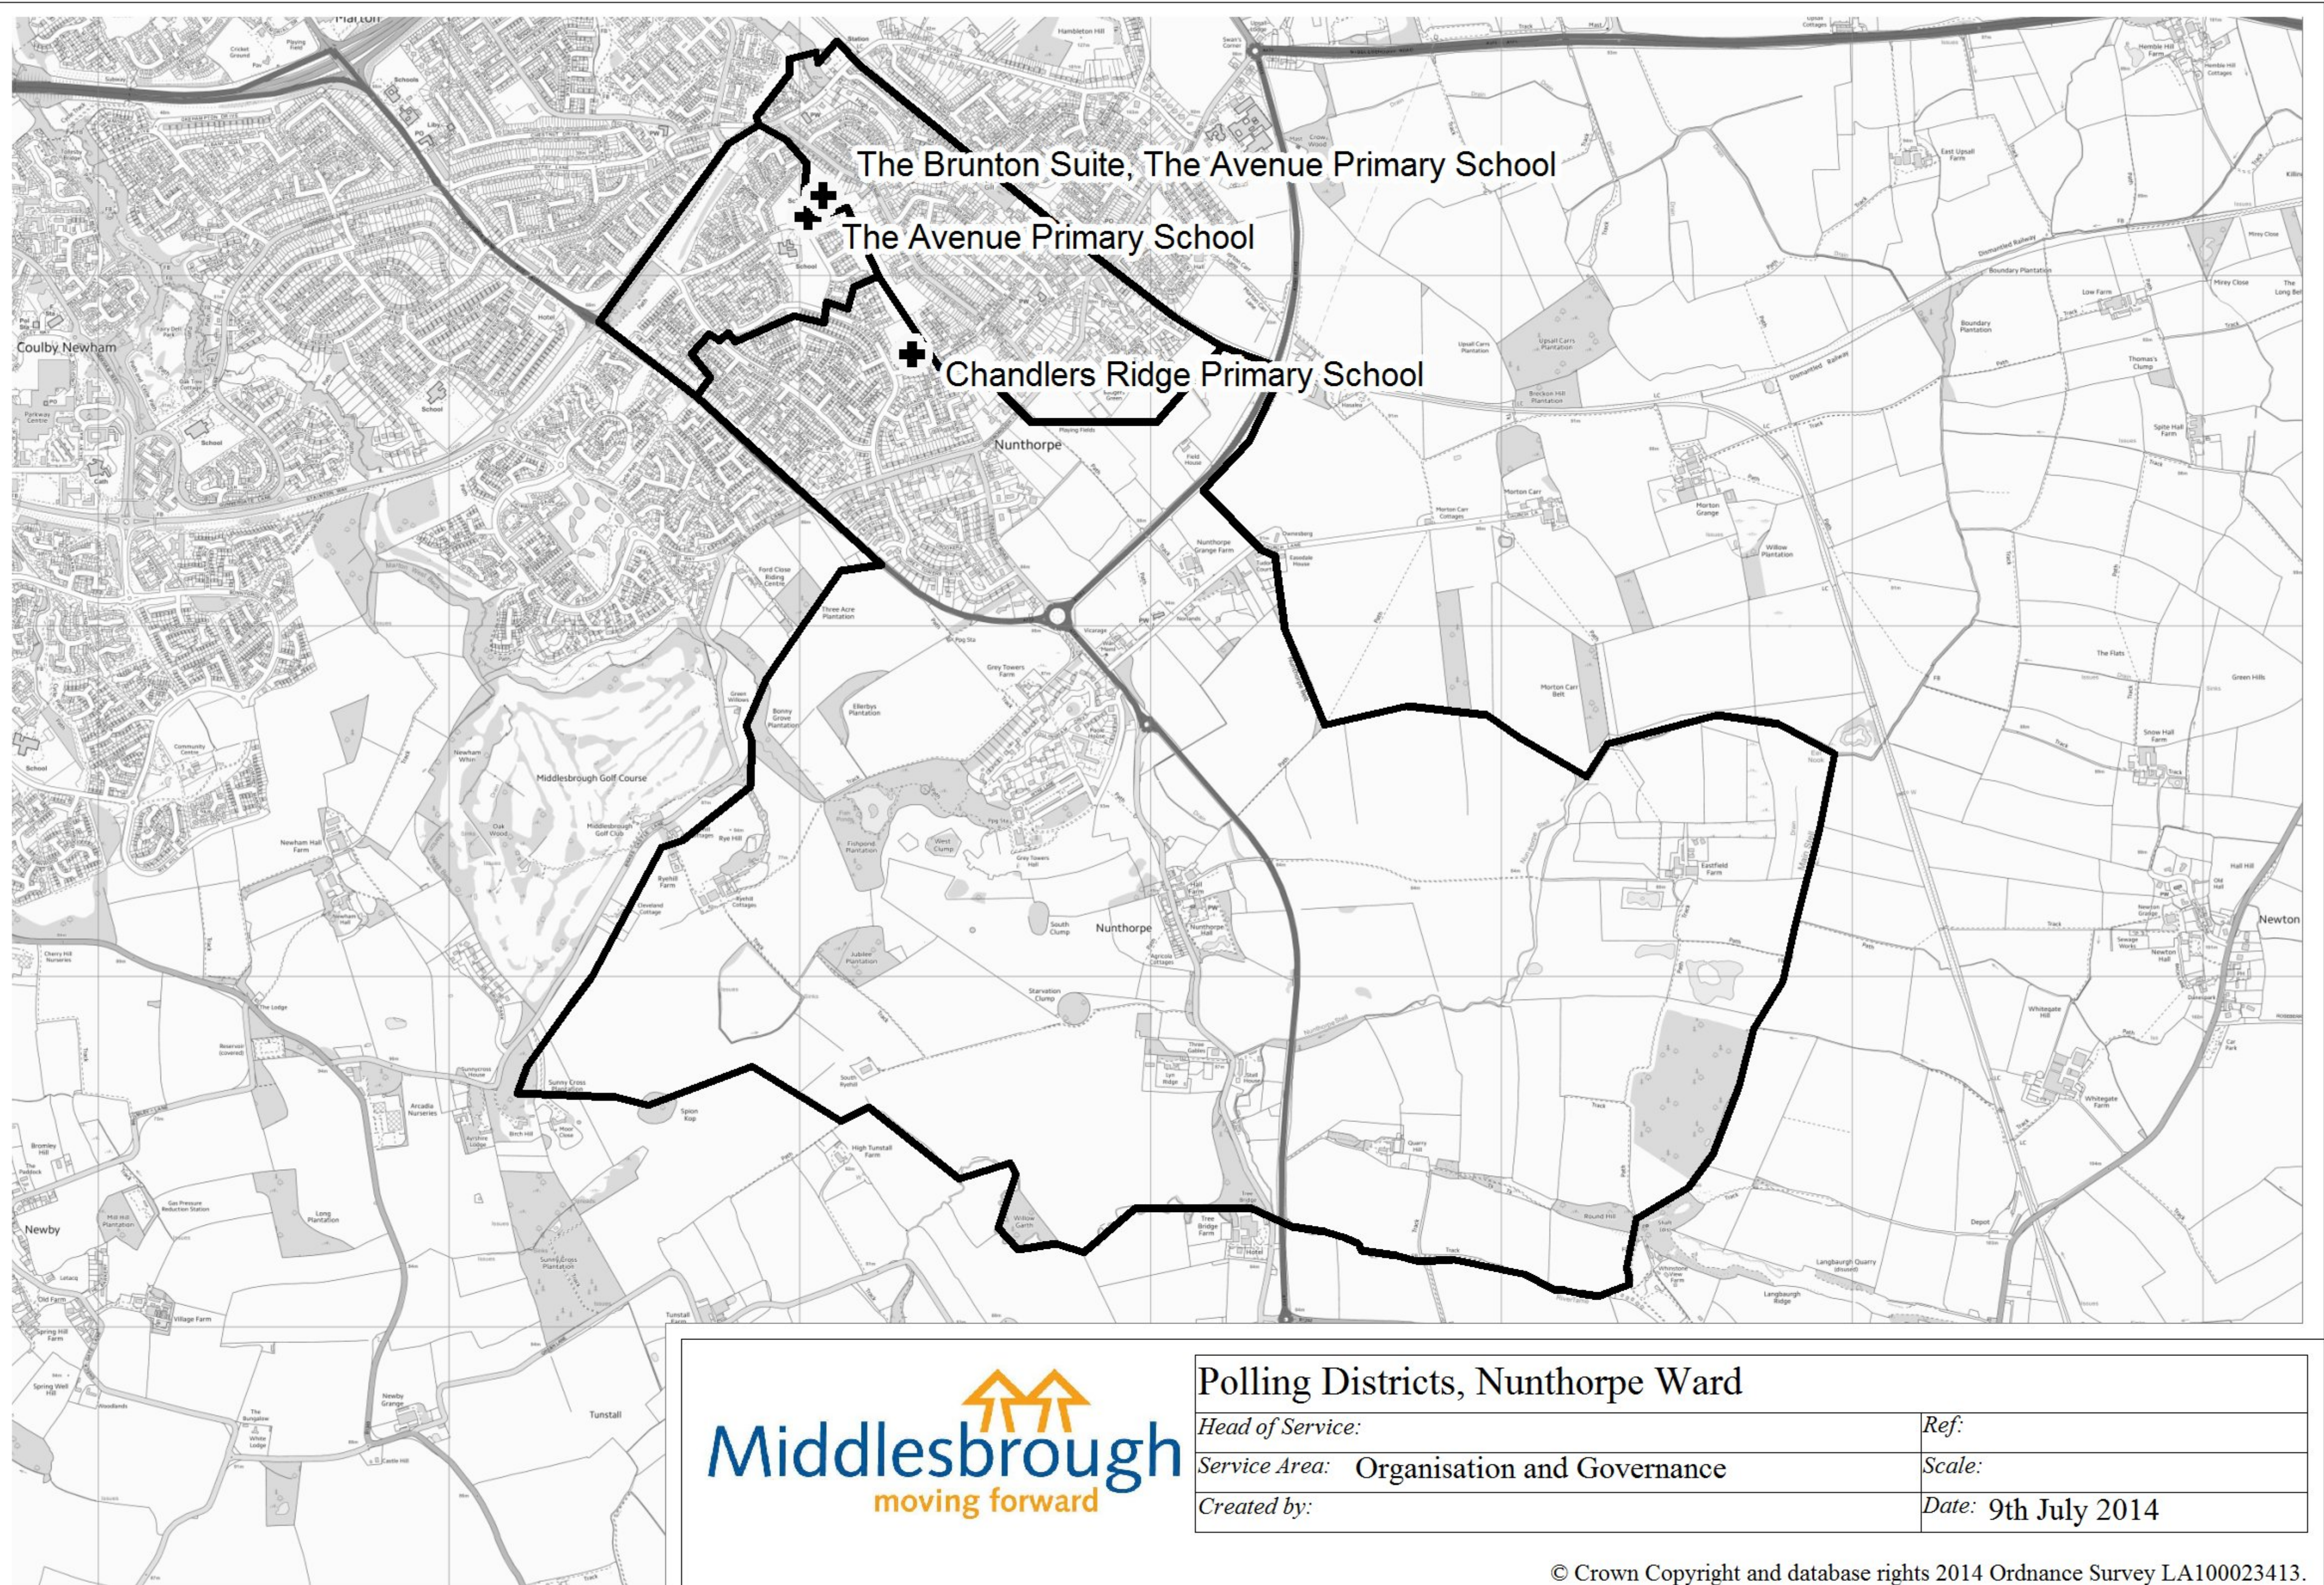

Polling Districts, Nunthorpe Ward

Head of Service:	Ref:
Service Area: Organisation and Governance	Scale:
Created by:	Date: 9th July 2014