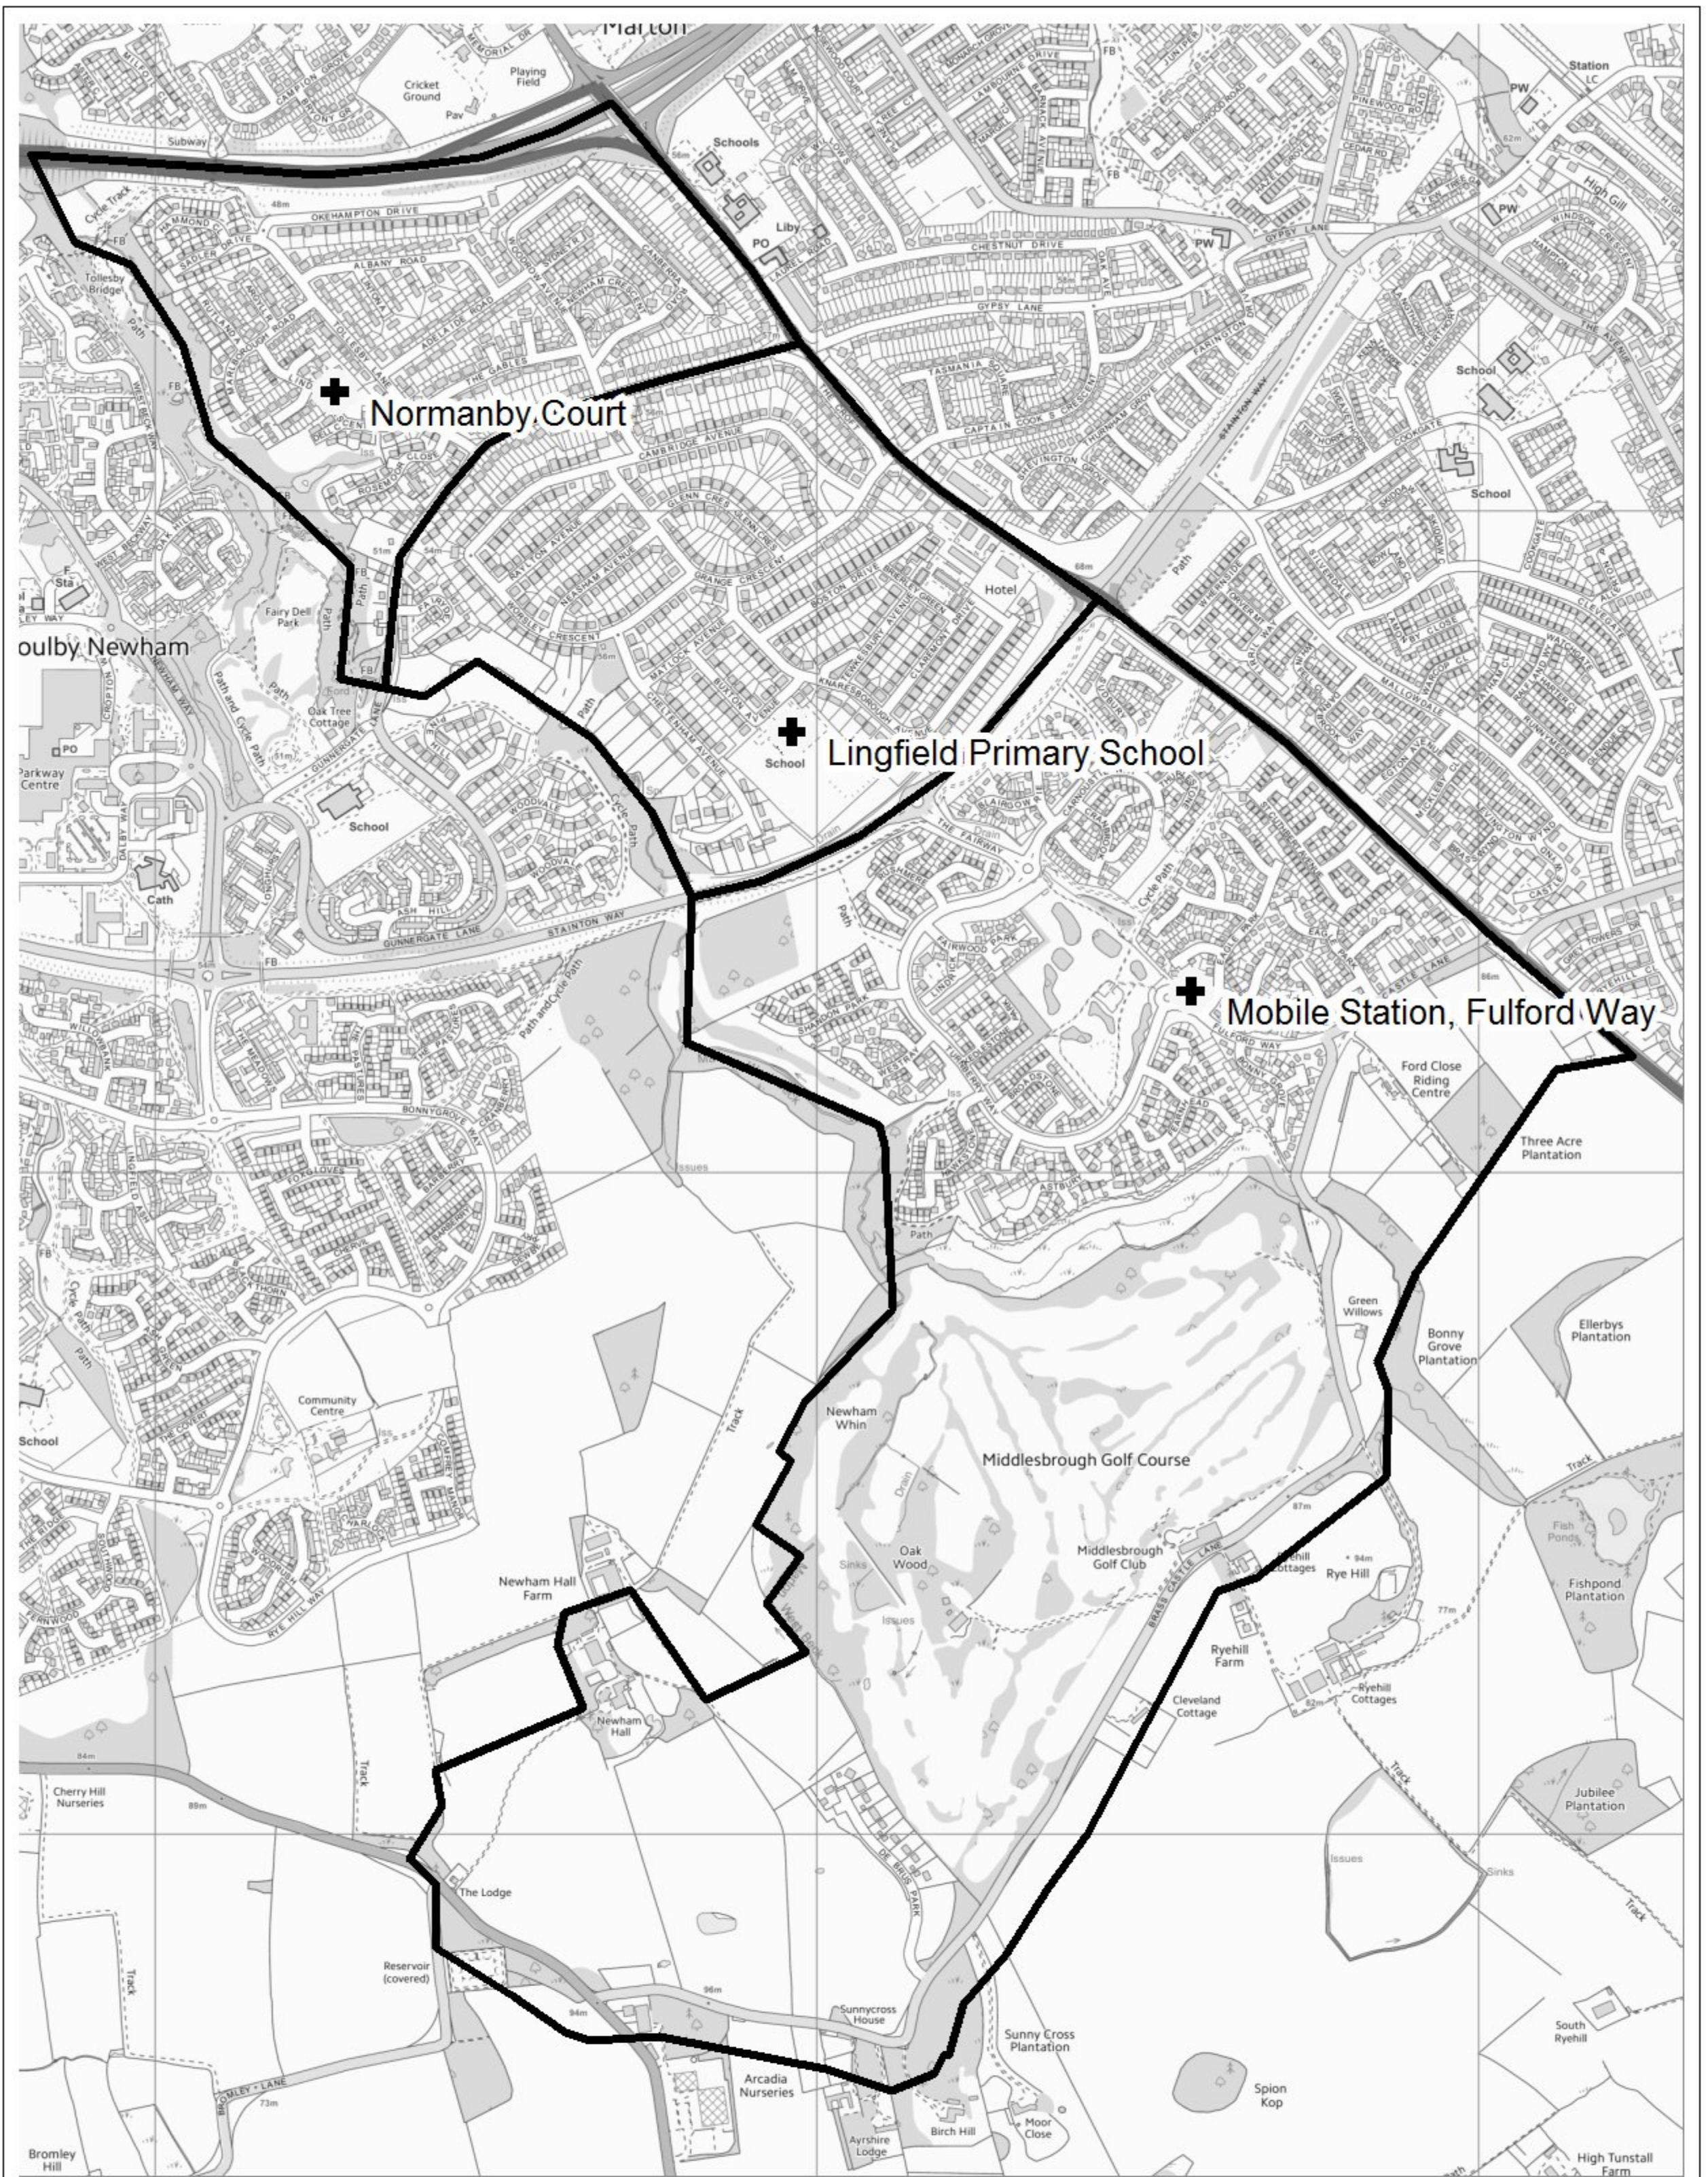

Polling Districts, Marton West Ward

Head of Service:

Ref:

Service Area: Organisation & Governance

Scale:

Created by:

Date: 8th July 2014