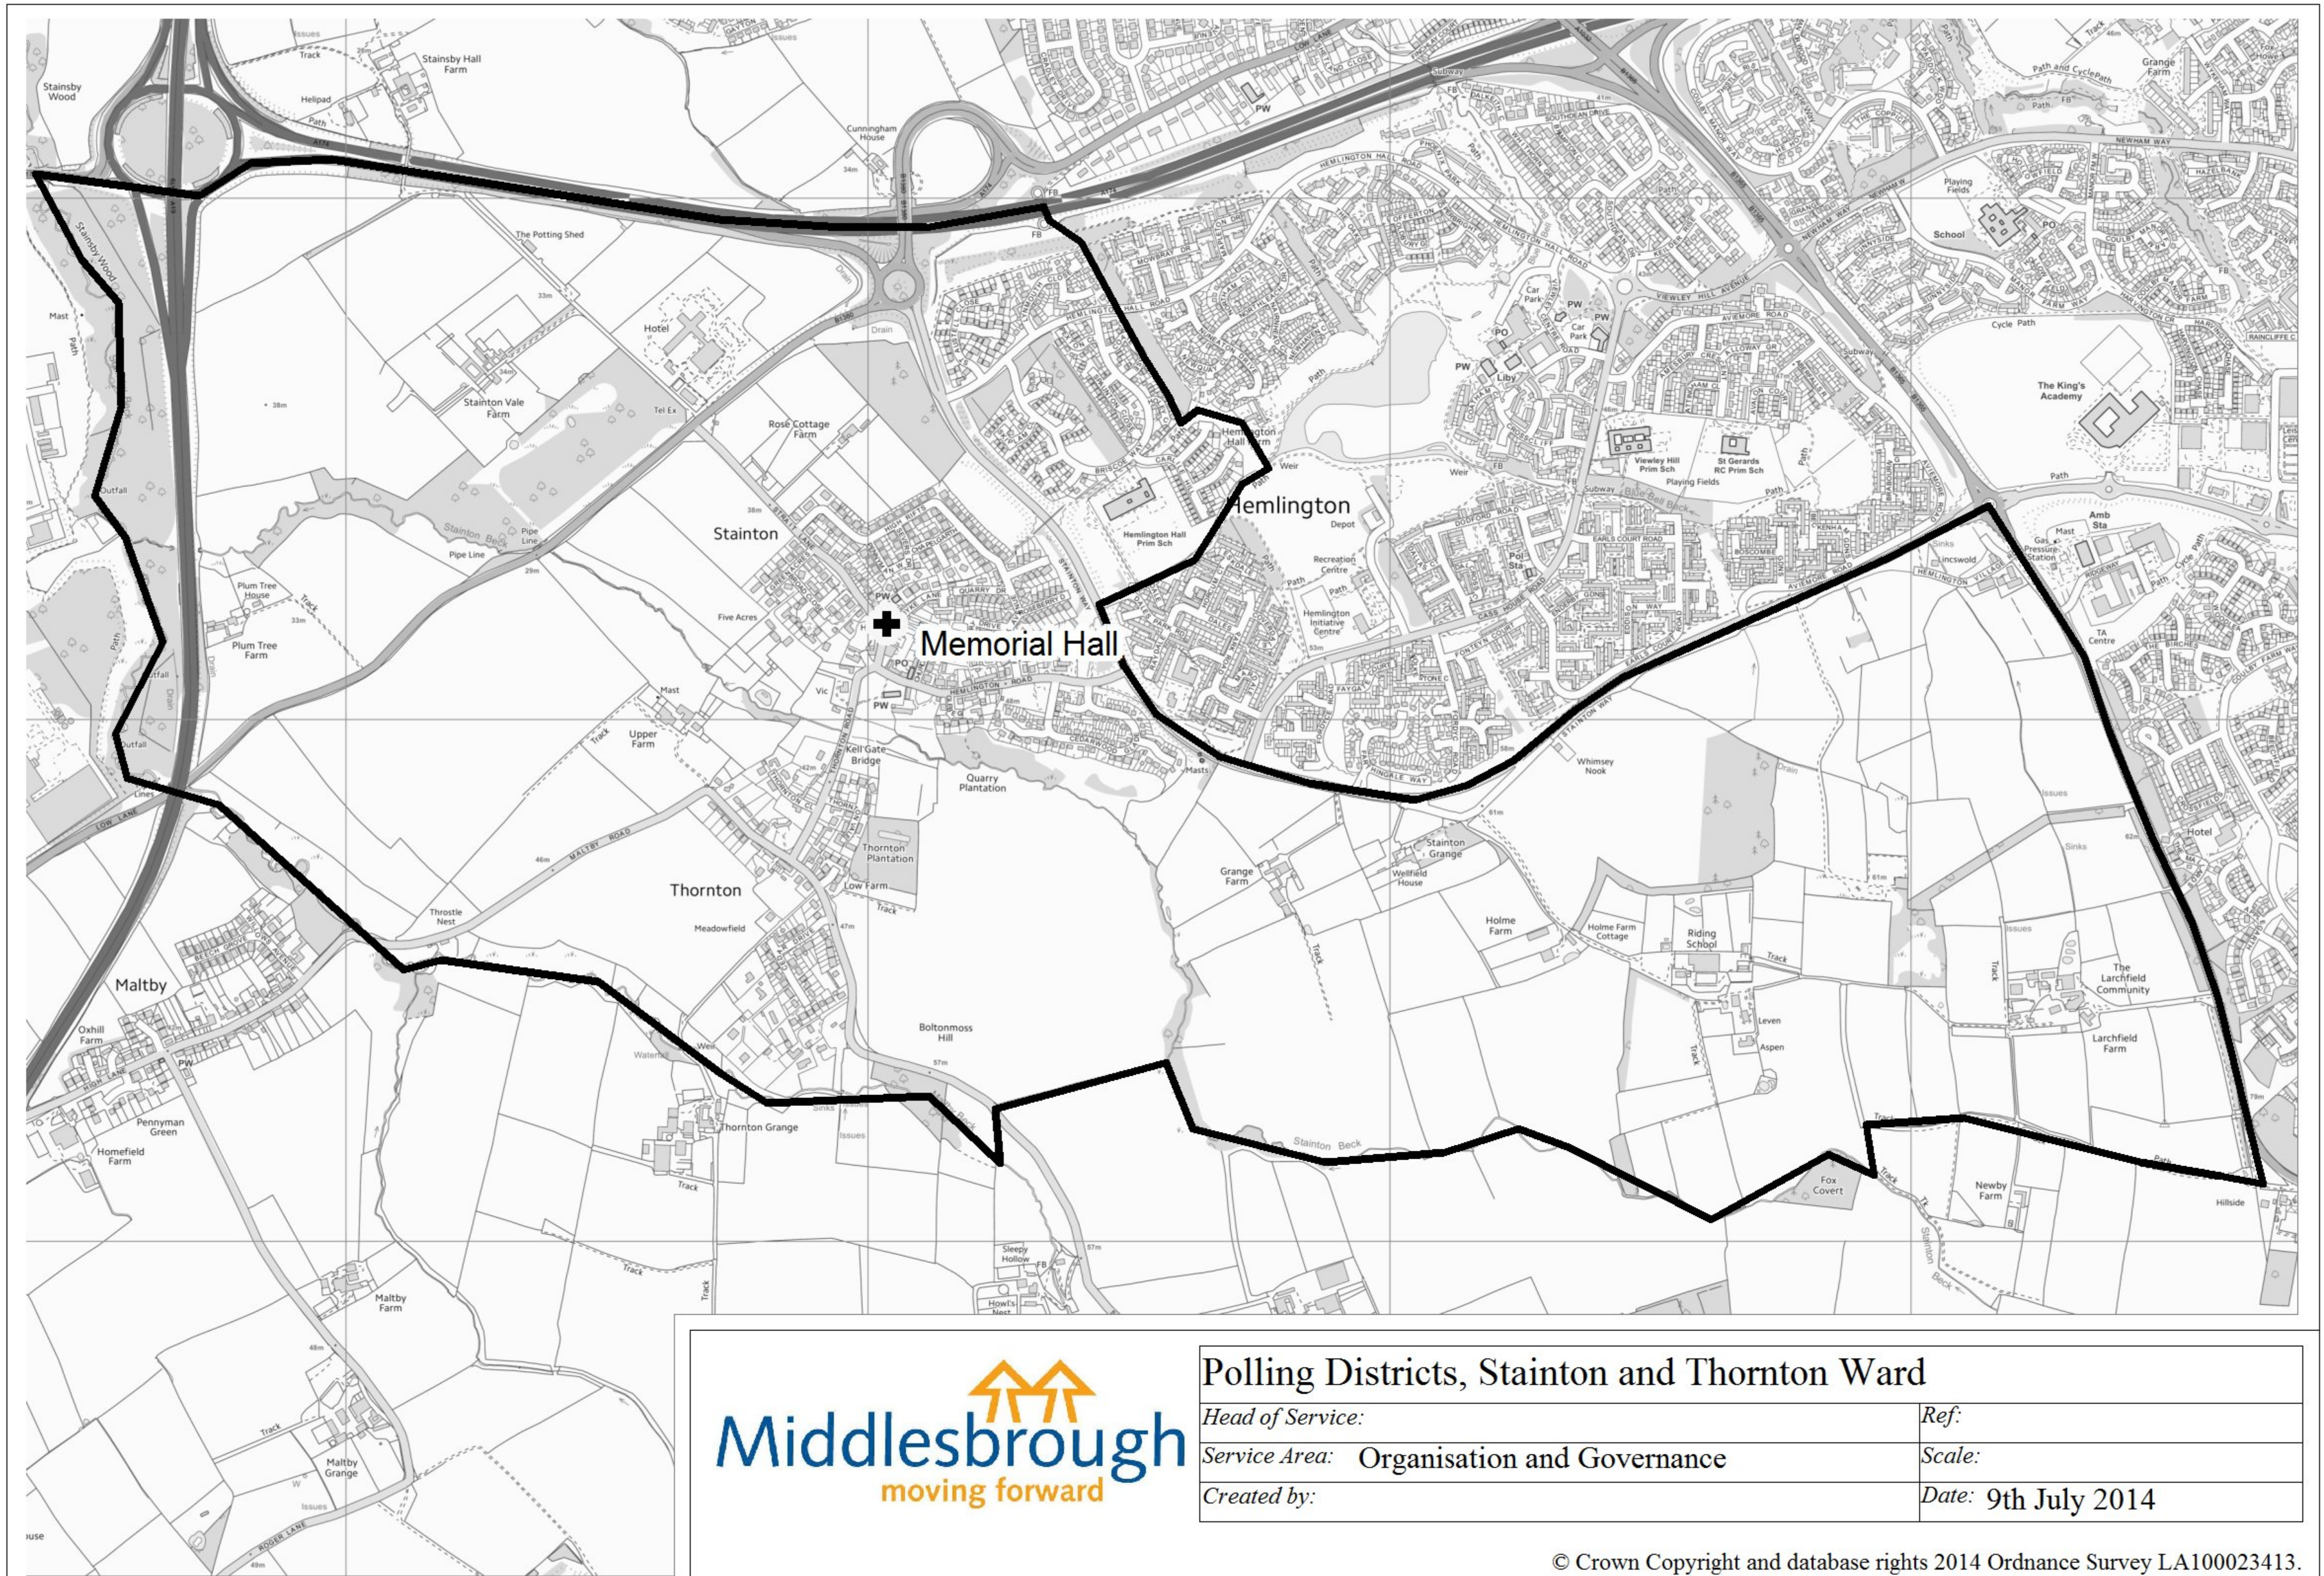

Polling Districts, Park Ward

Head of Service:

Service Area: Organisation & Governance

Created by:

Ref:

Scale:

Date: 8th July 2014

Polling Districts, Stainton and Thornton Ward