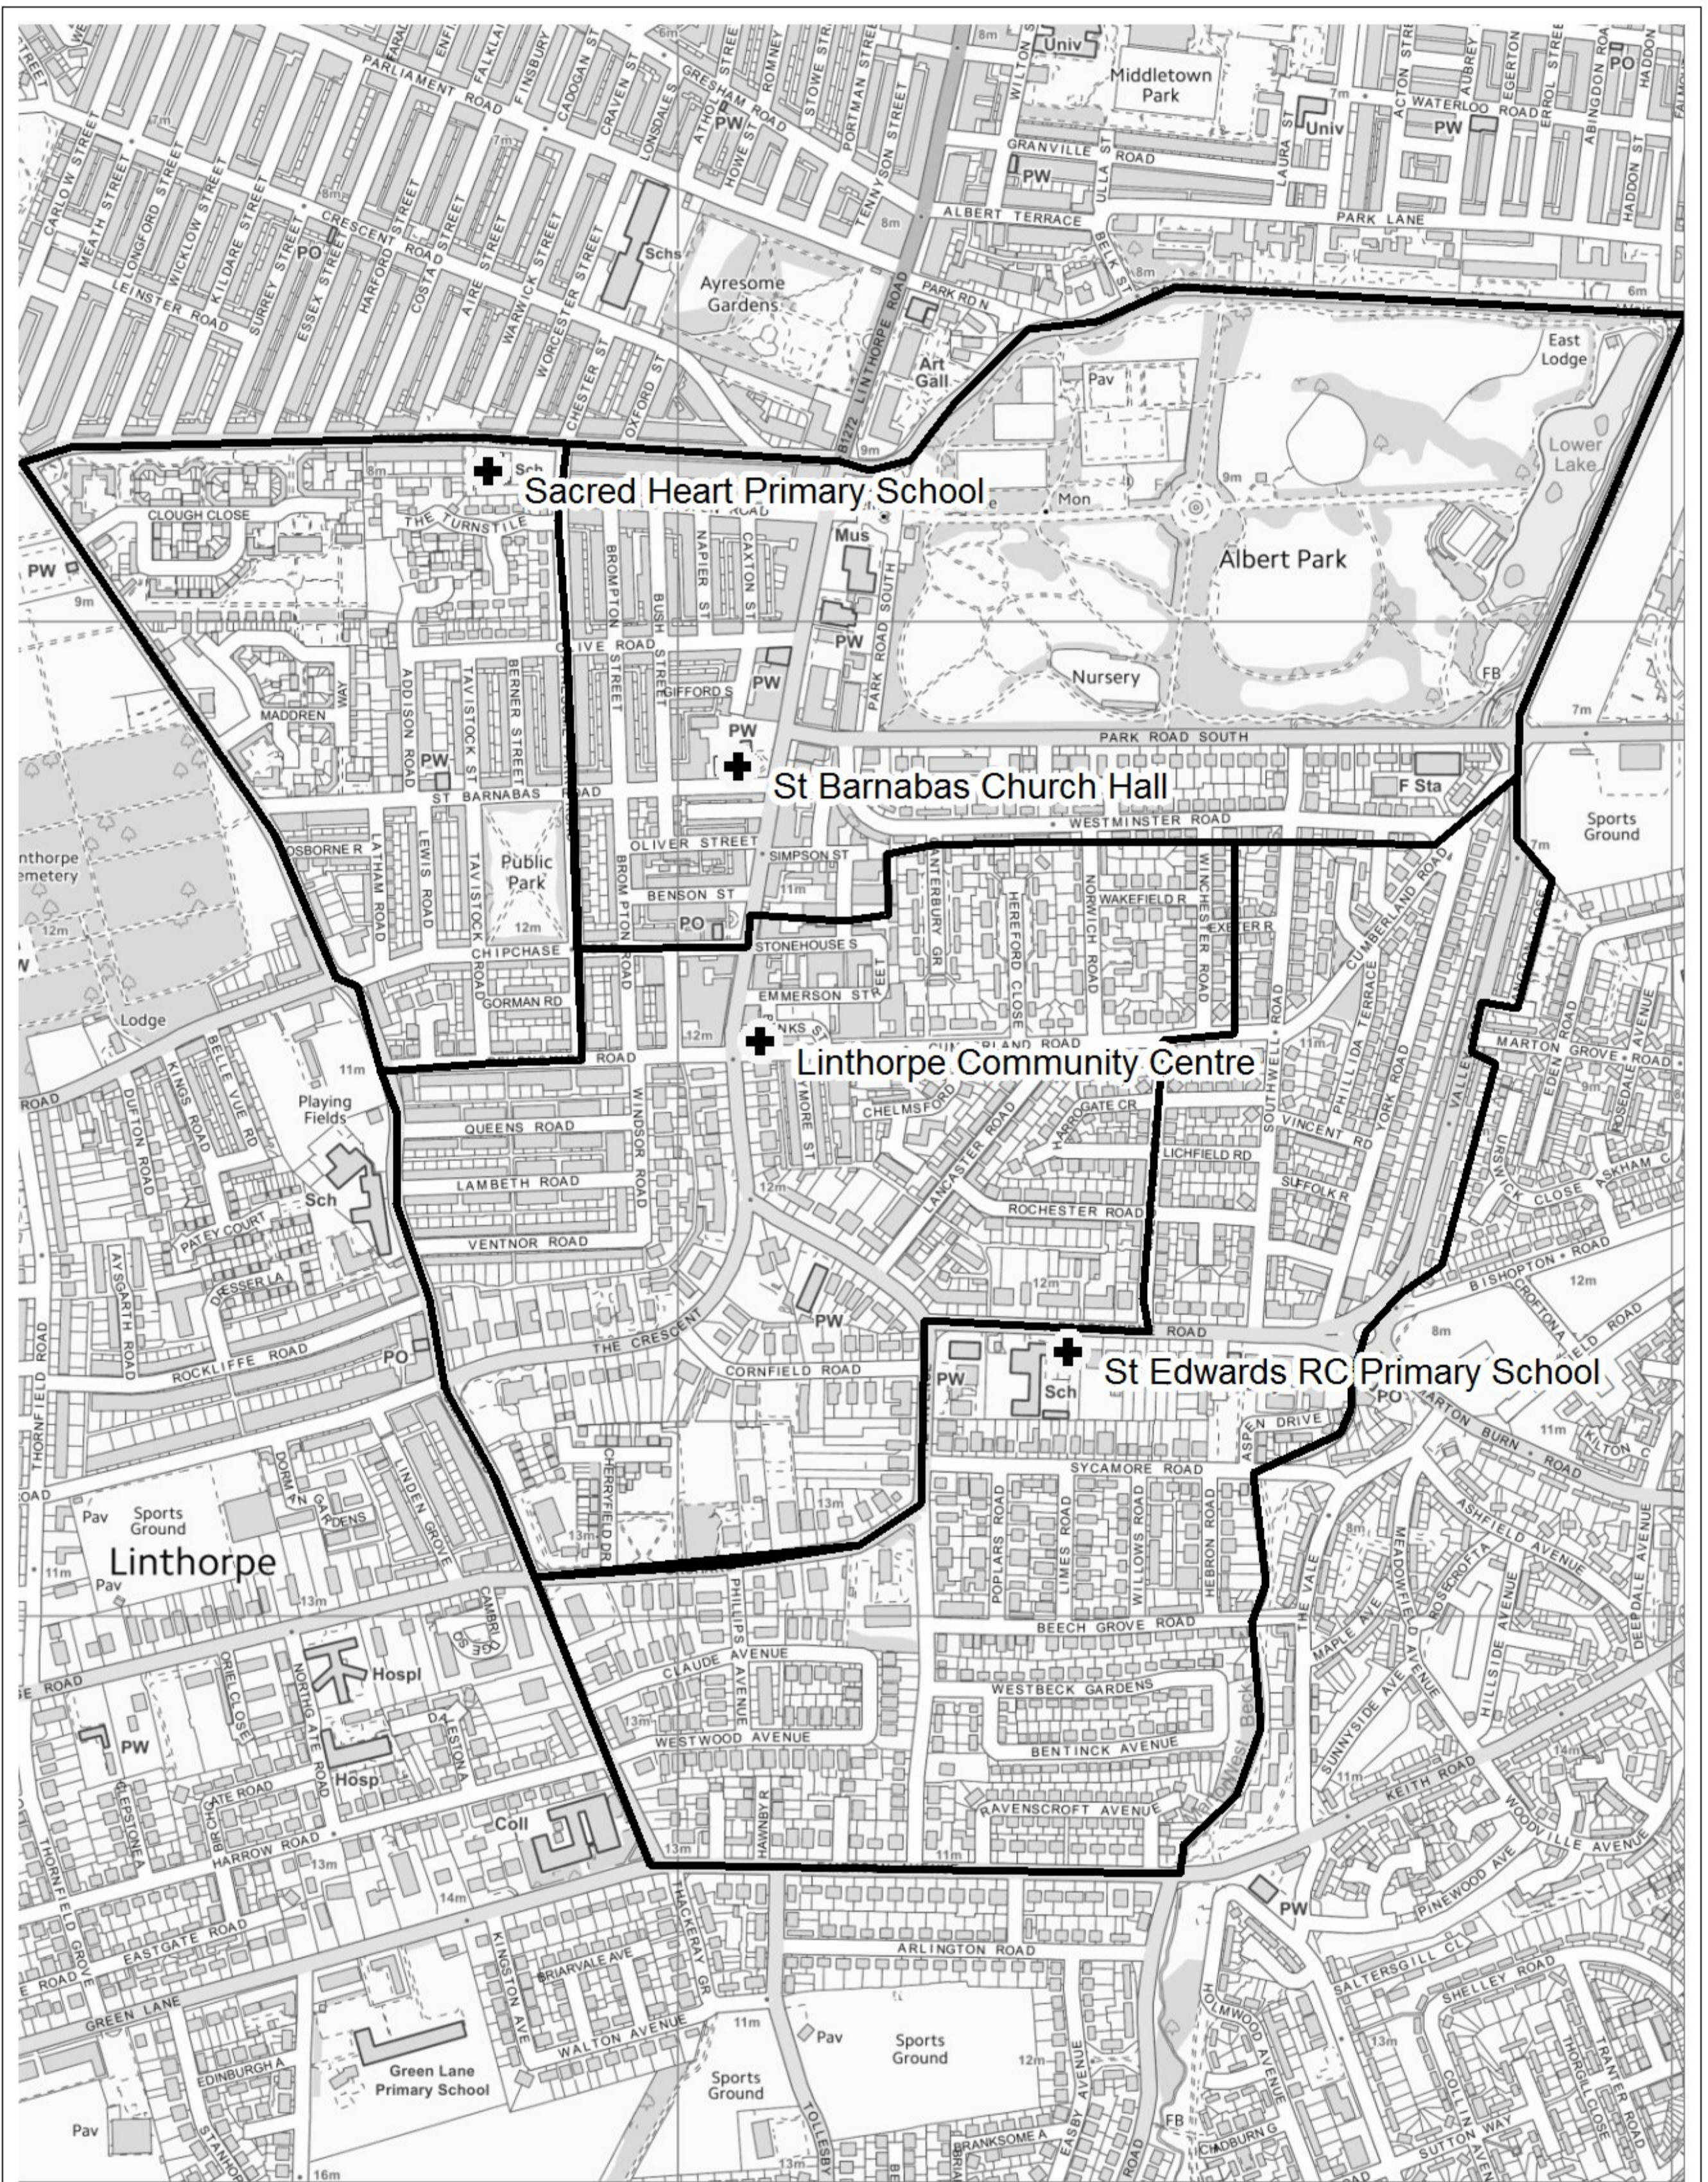

Polling Districts, Park Ward

Head of Service:

Service Area: Organisation & Governance

Created by:

Ref:

Scale:

Date: 8th July 2014