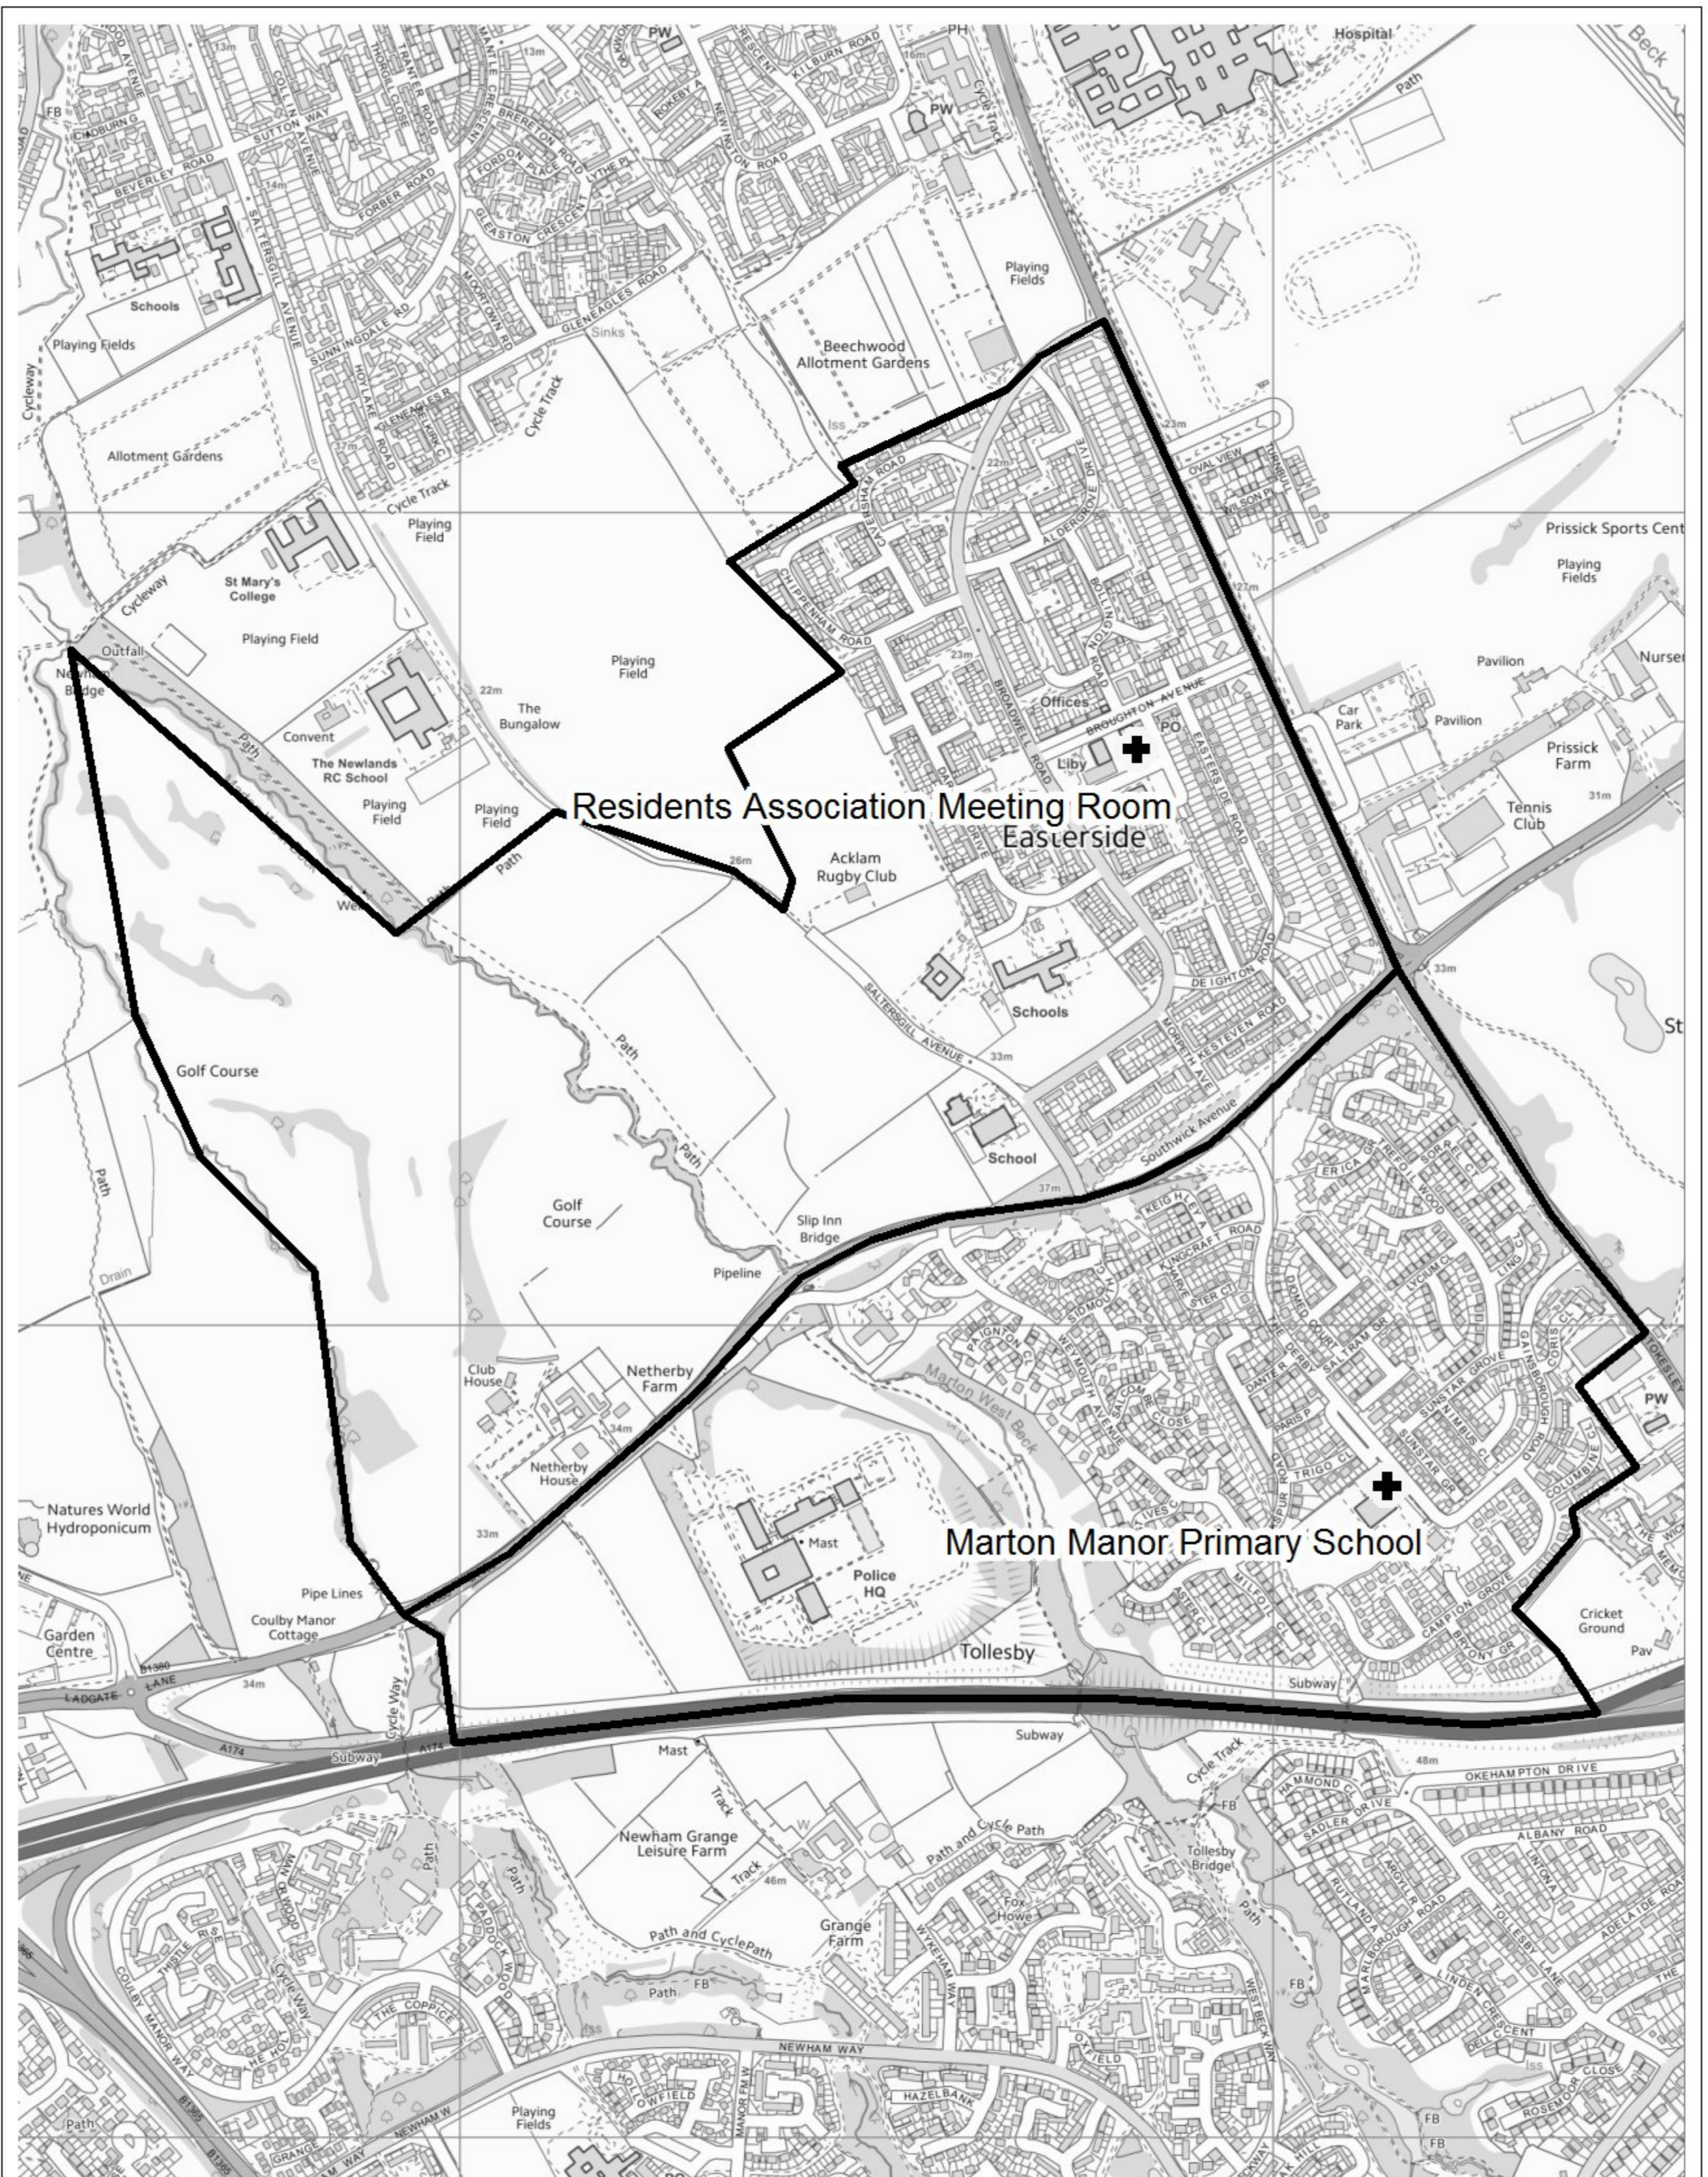

Polling Districts, Ladgate Ward

Head of Service:	Ref:
Service Area: Organisation & Governance	Scale:
Created by:	Date: 8th July 2014