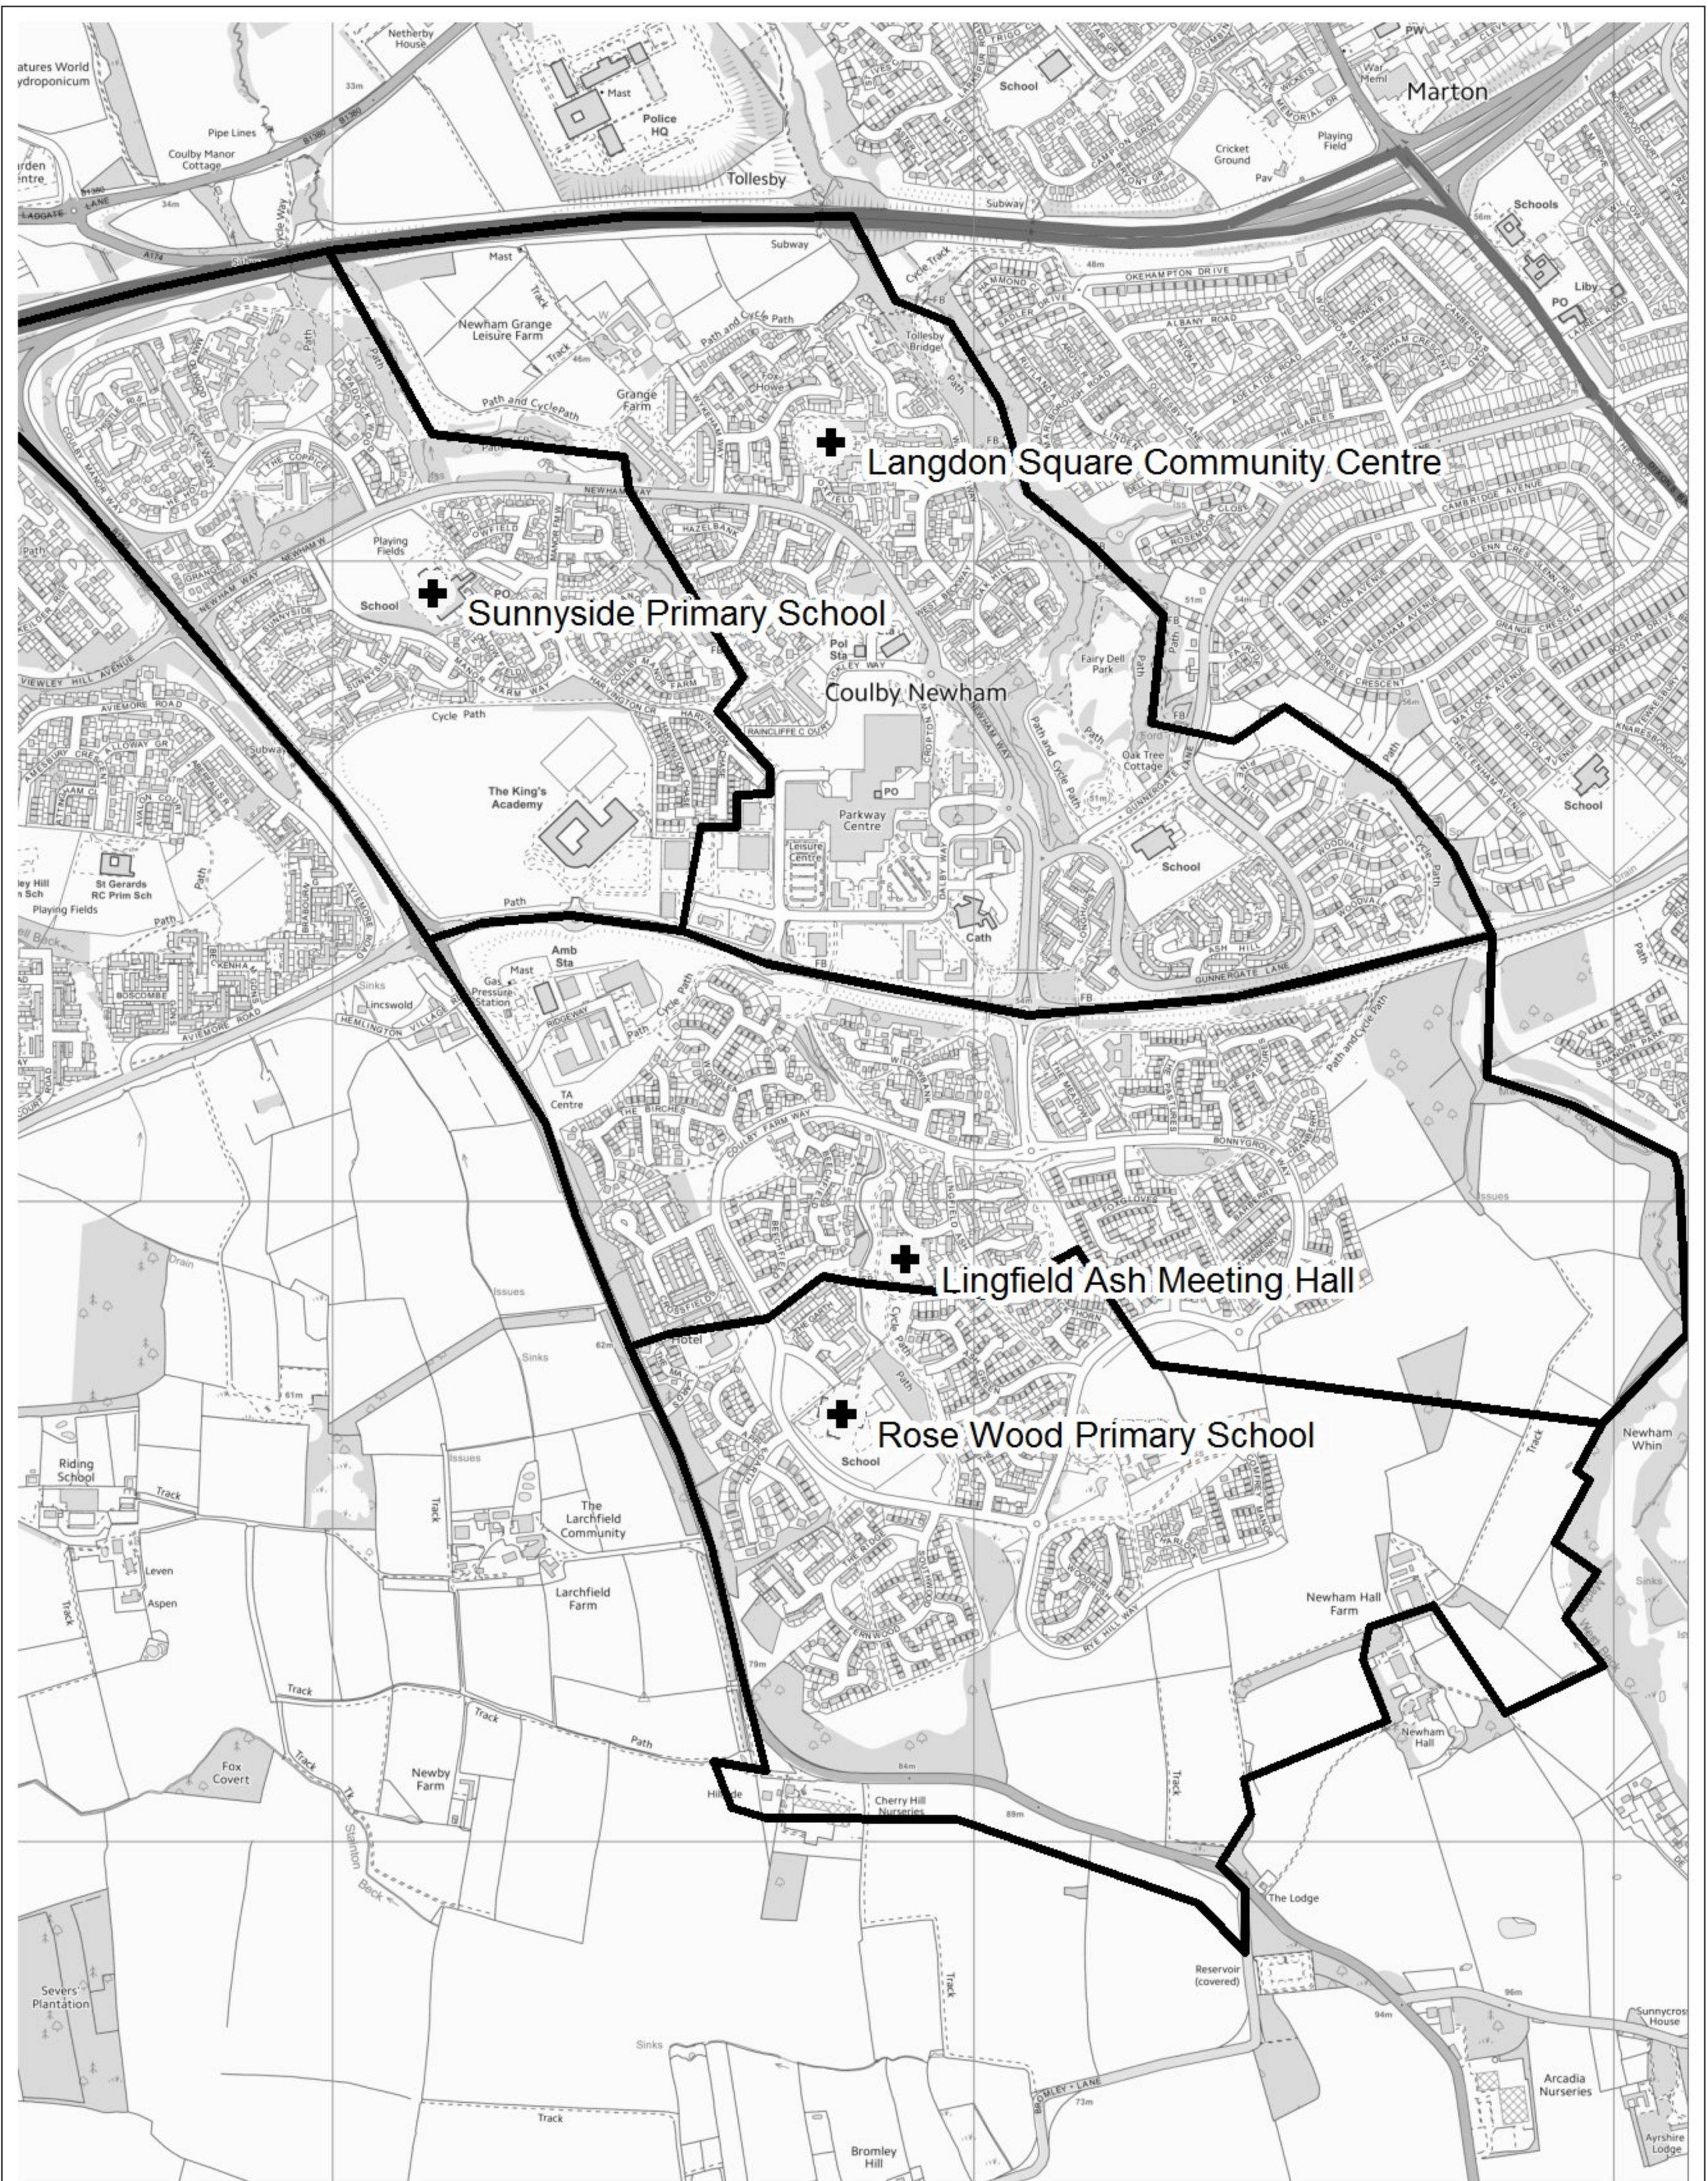

Polling Districts, Coulby Newham Ward

Head of Service:	Ref:
Service Area: Organisation & Governance	Scale:
Created by:	Date: 8th July 2014