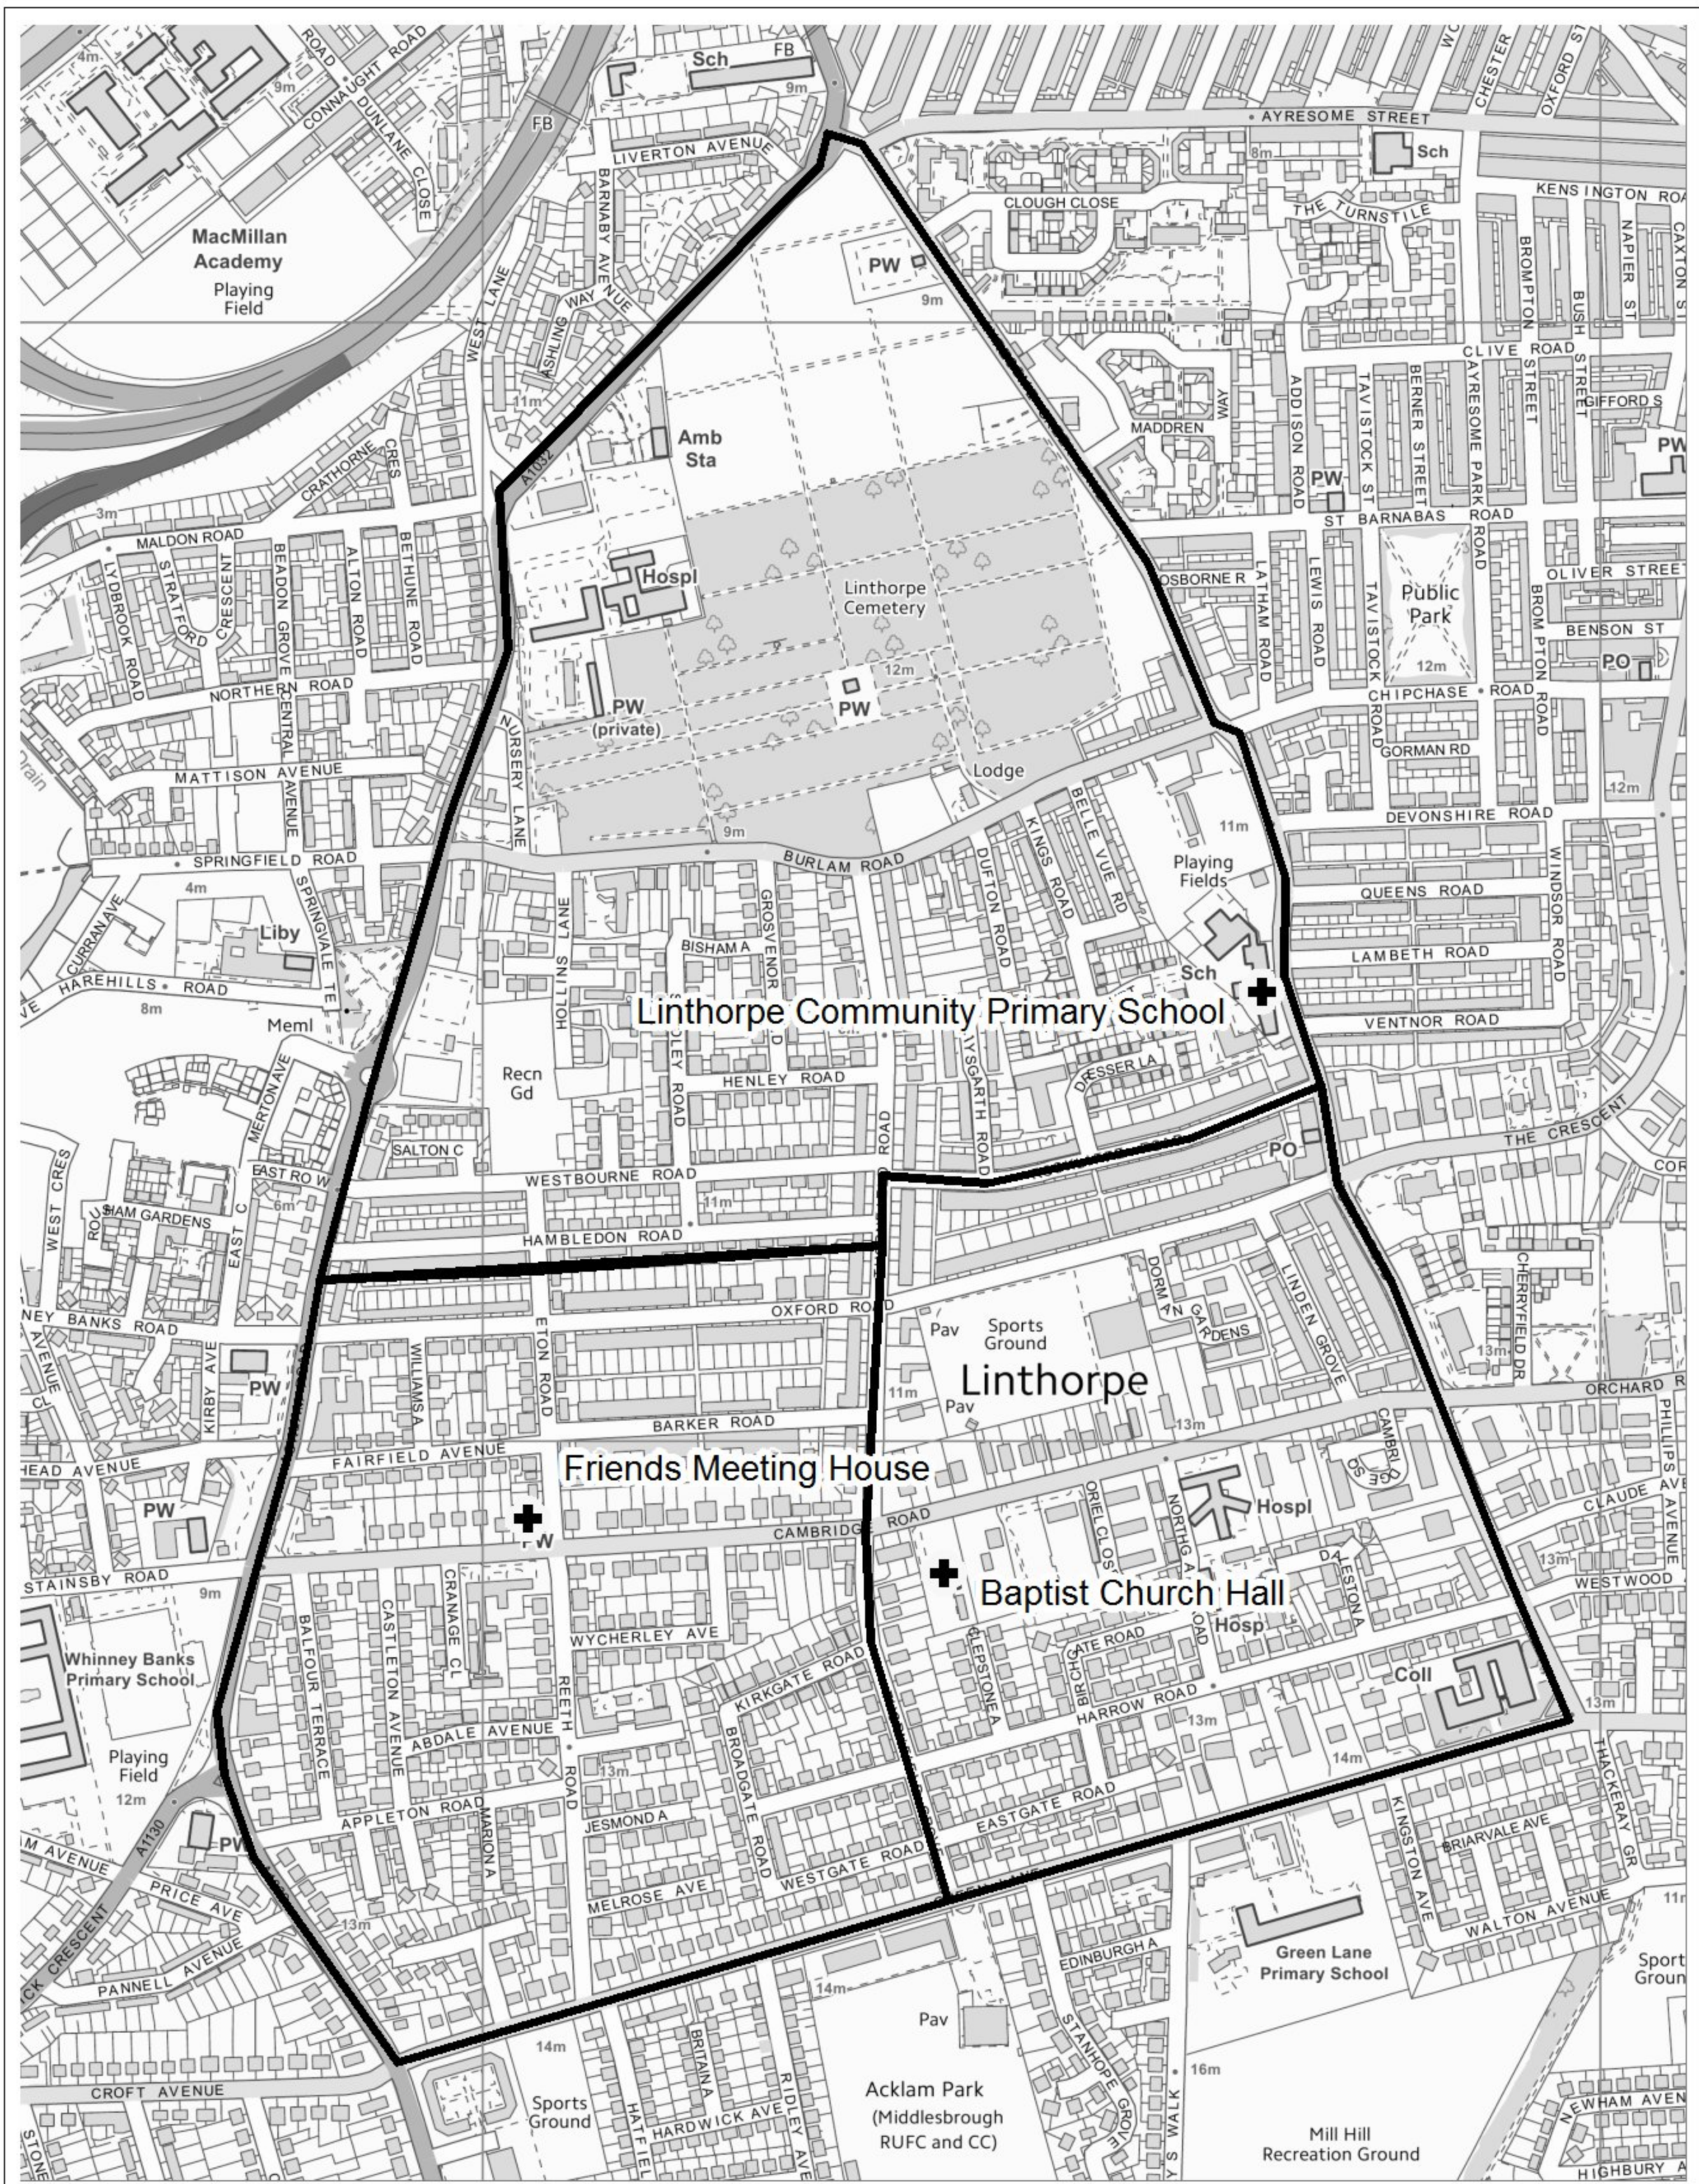

Polling Districts, Linthorpe Ward

Head of Service:

Service Area: Organisation & Governance

Created by:

Ref:

Scale:

Date: 8th July 2014