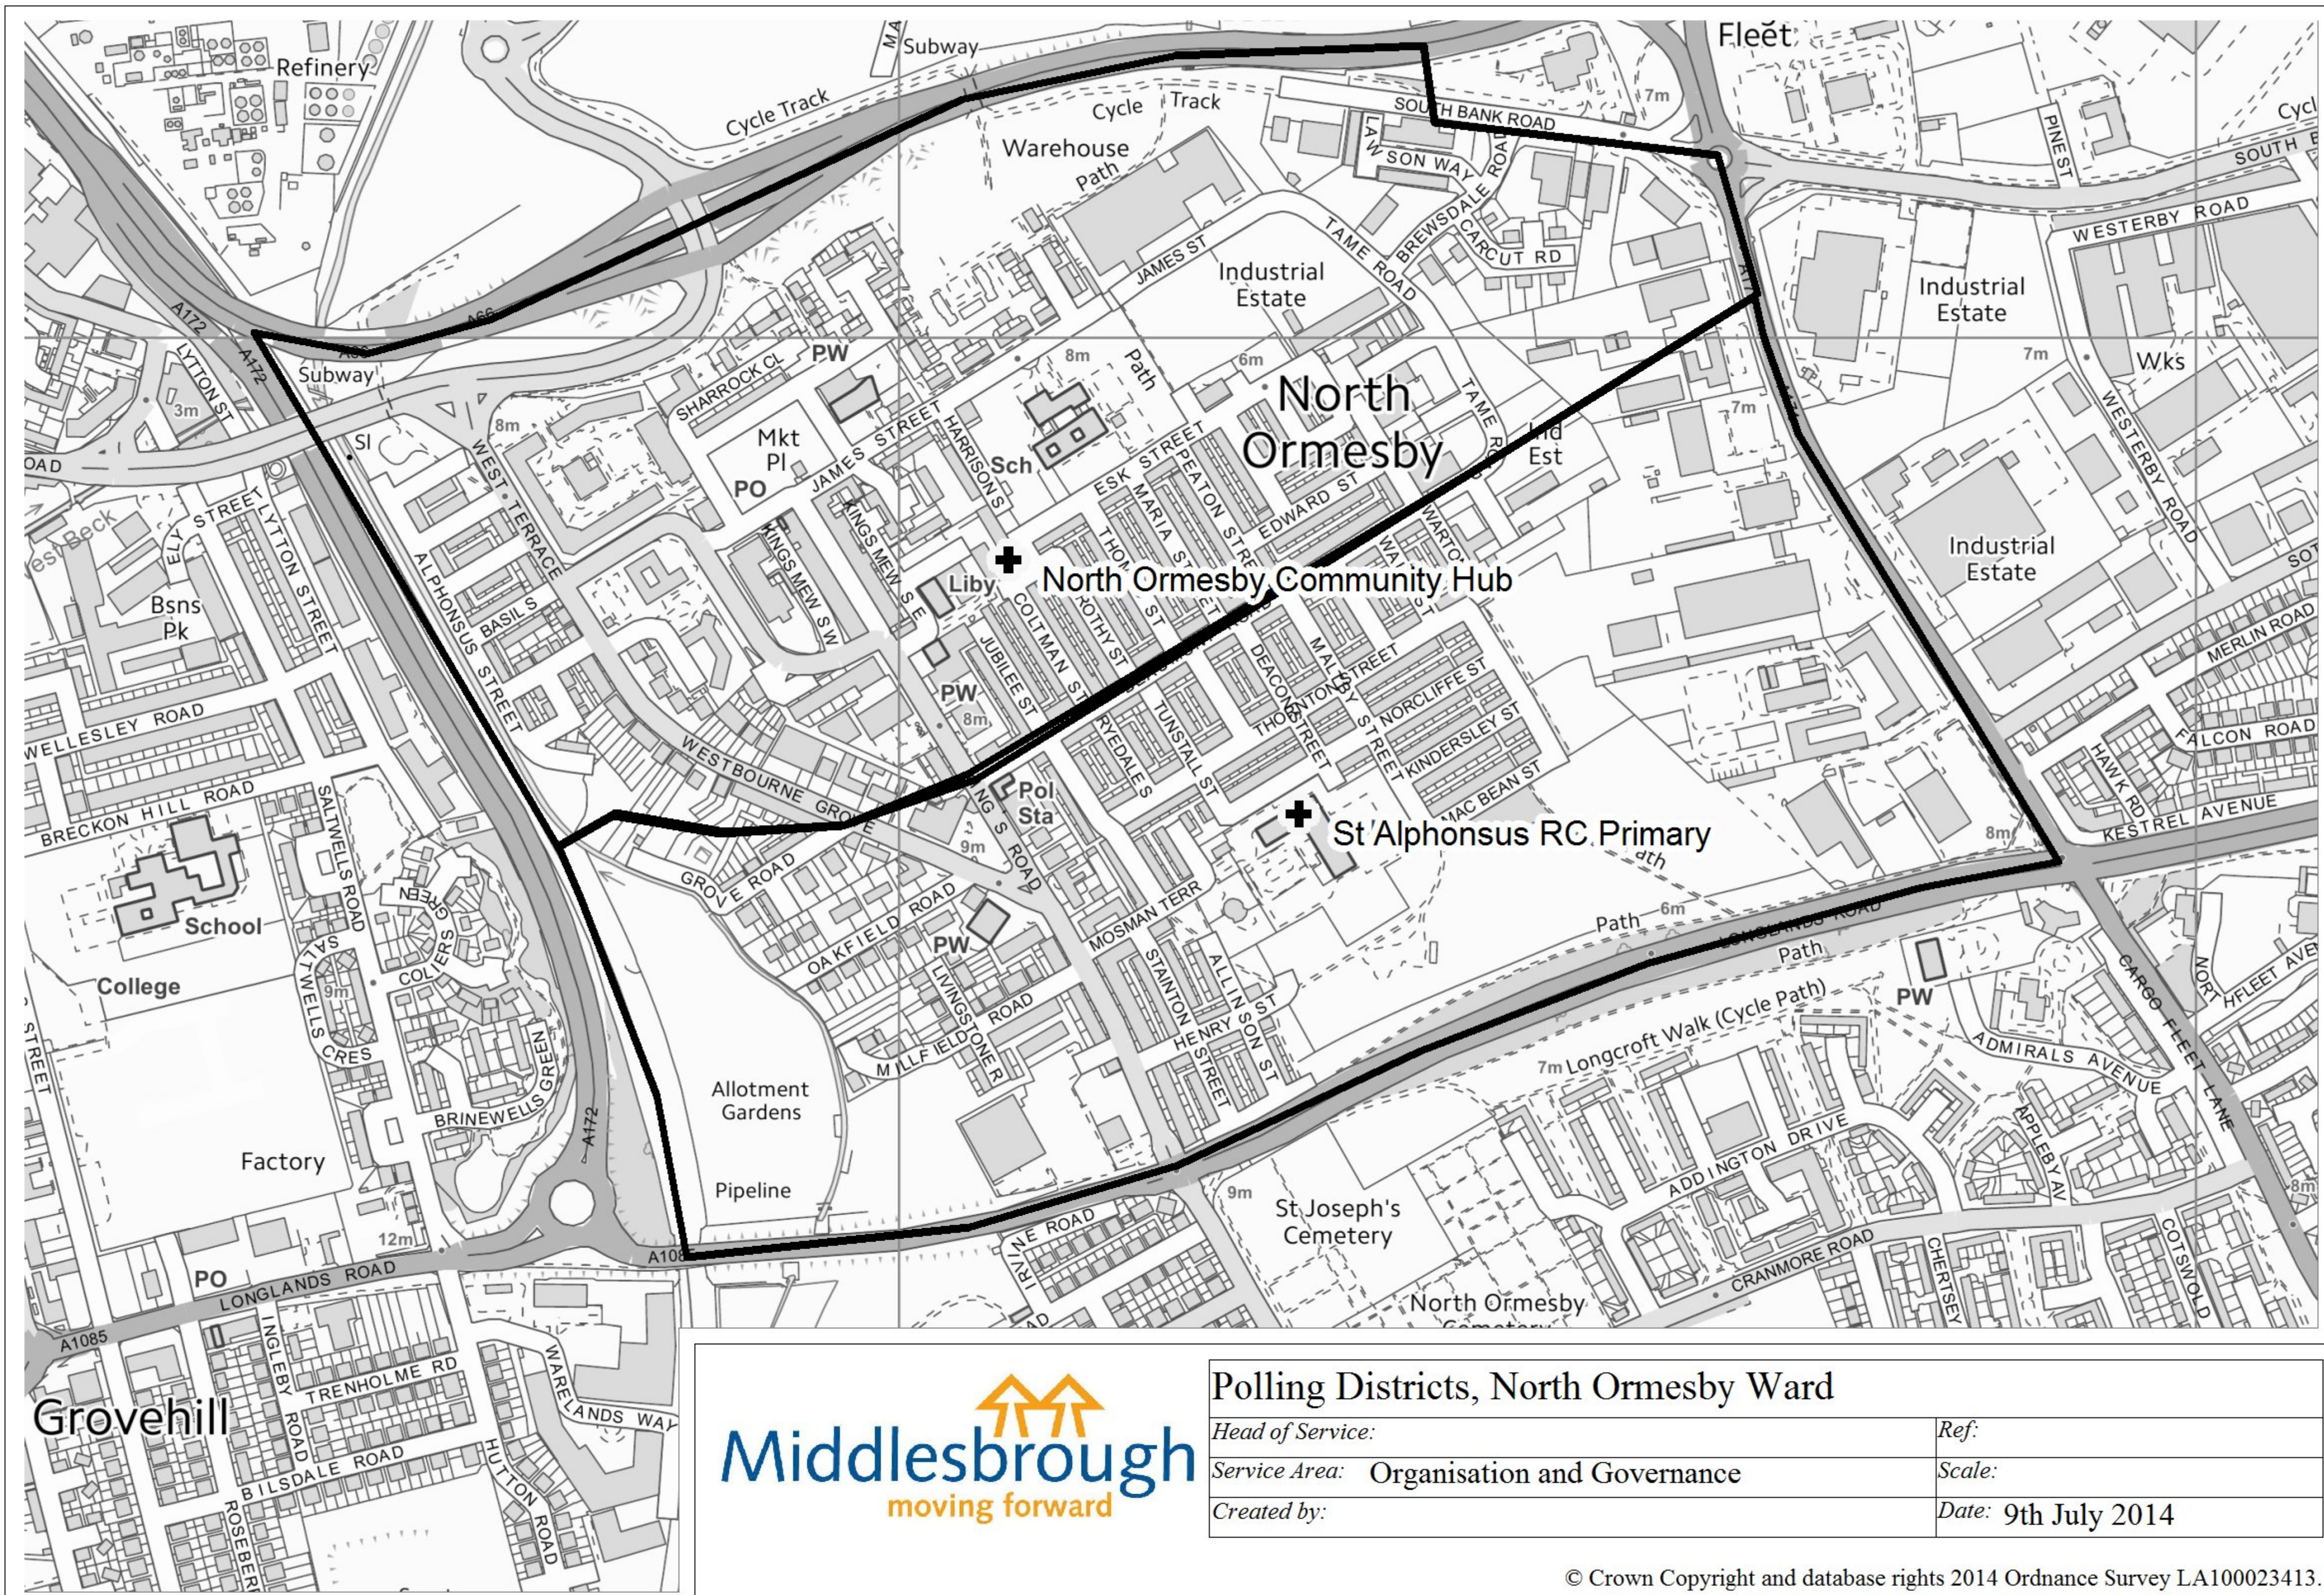

Polling Districts, North Ormesby Ward

Head of Service:	Ref:
Service Area: Organisation and Governance	Scale:
Created by:	Date: 9th July 2014