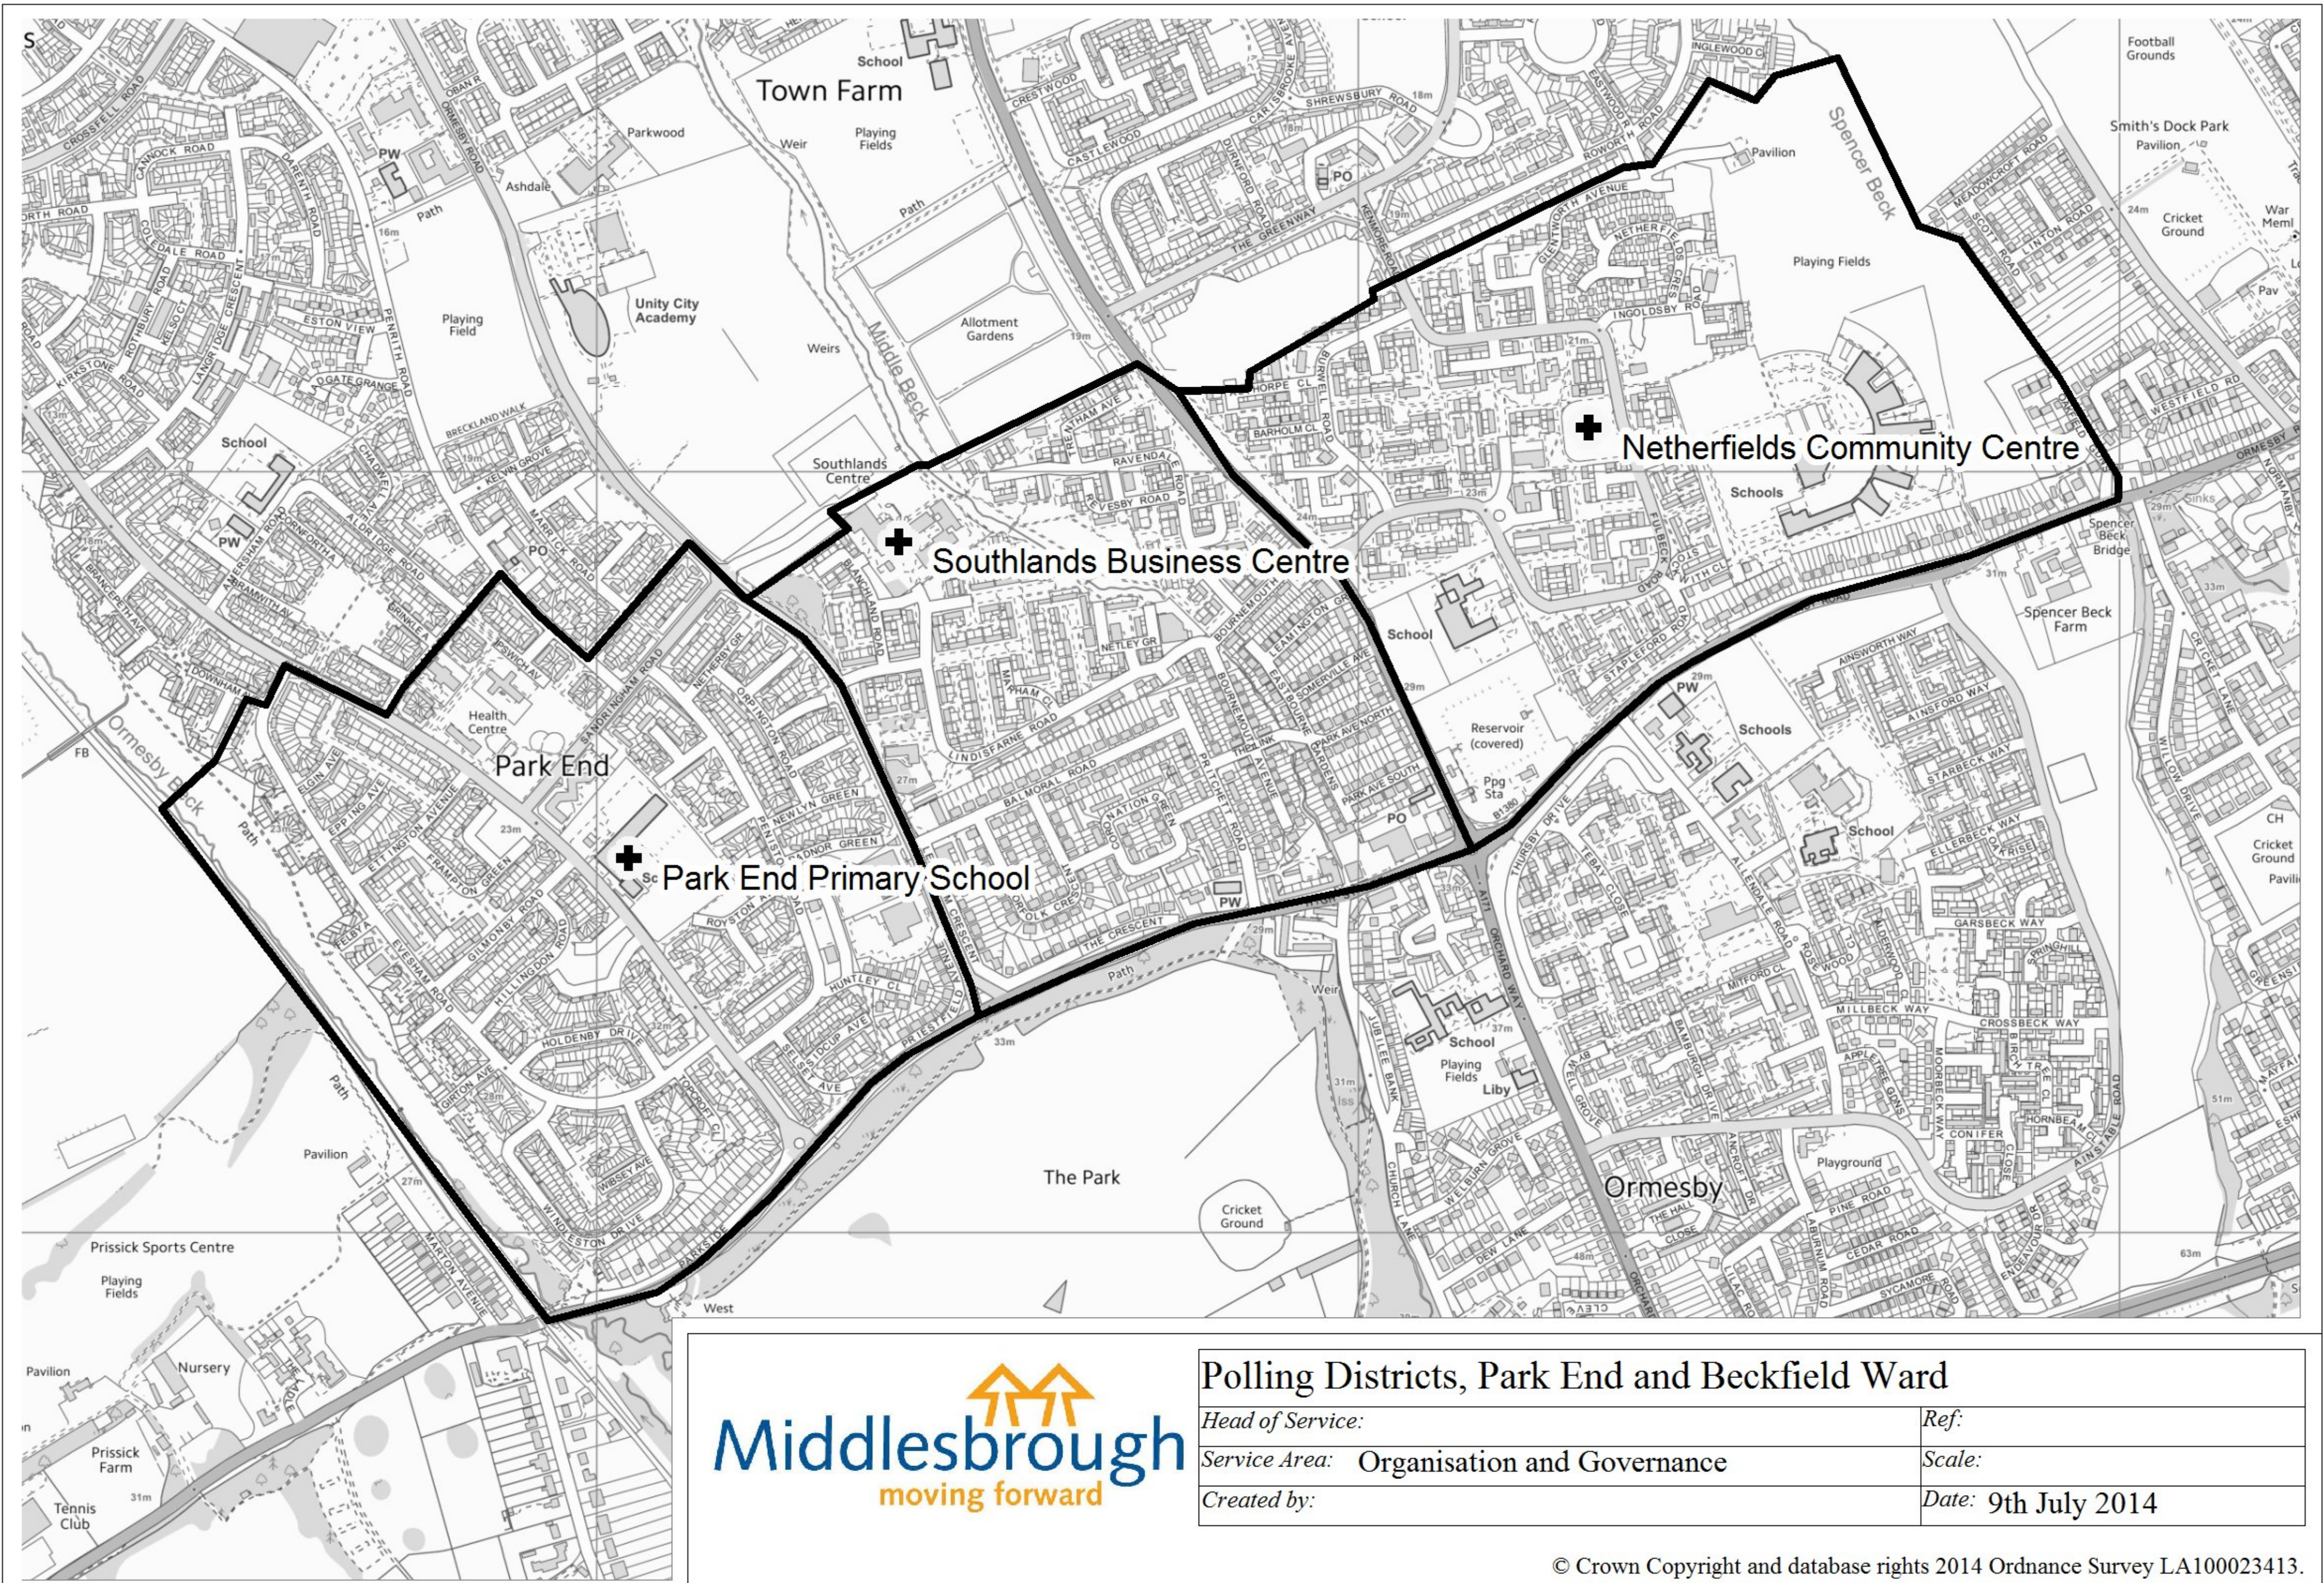

Polling Districts, Park End and Beckfield Ward

Head of Service:	Ref:
Service Area: Organisation and Governance	Scale:
Created by:	Date: 9th July 2014