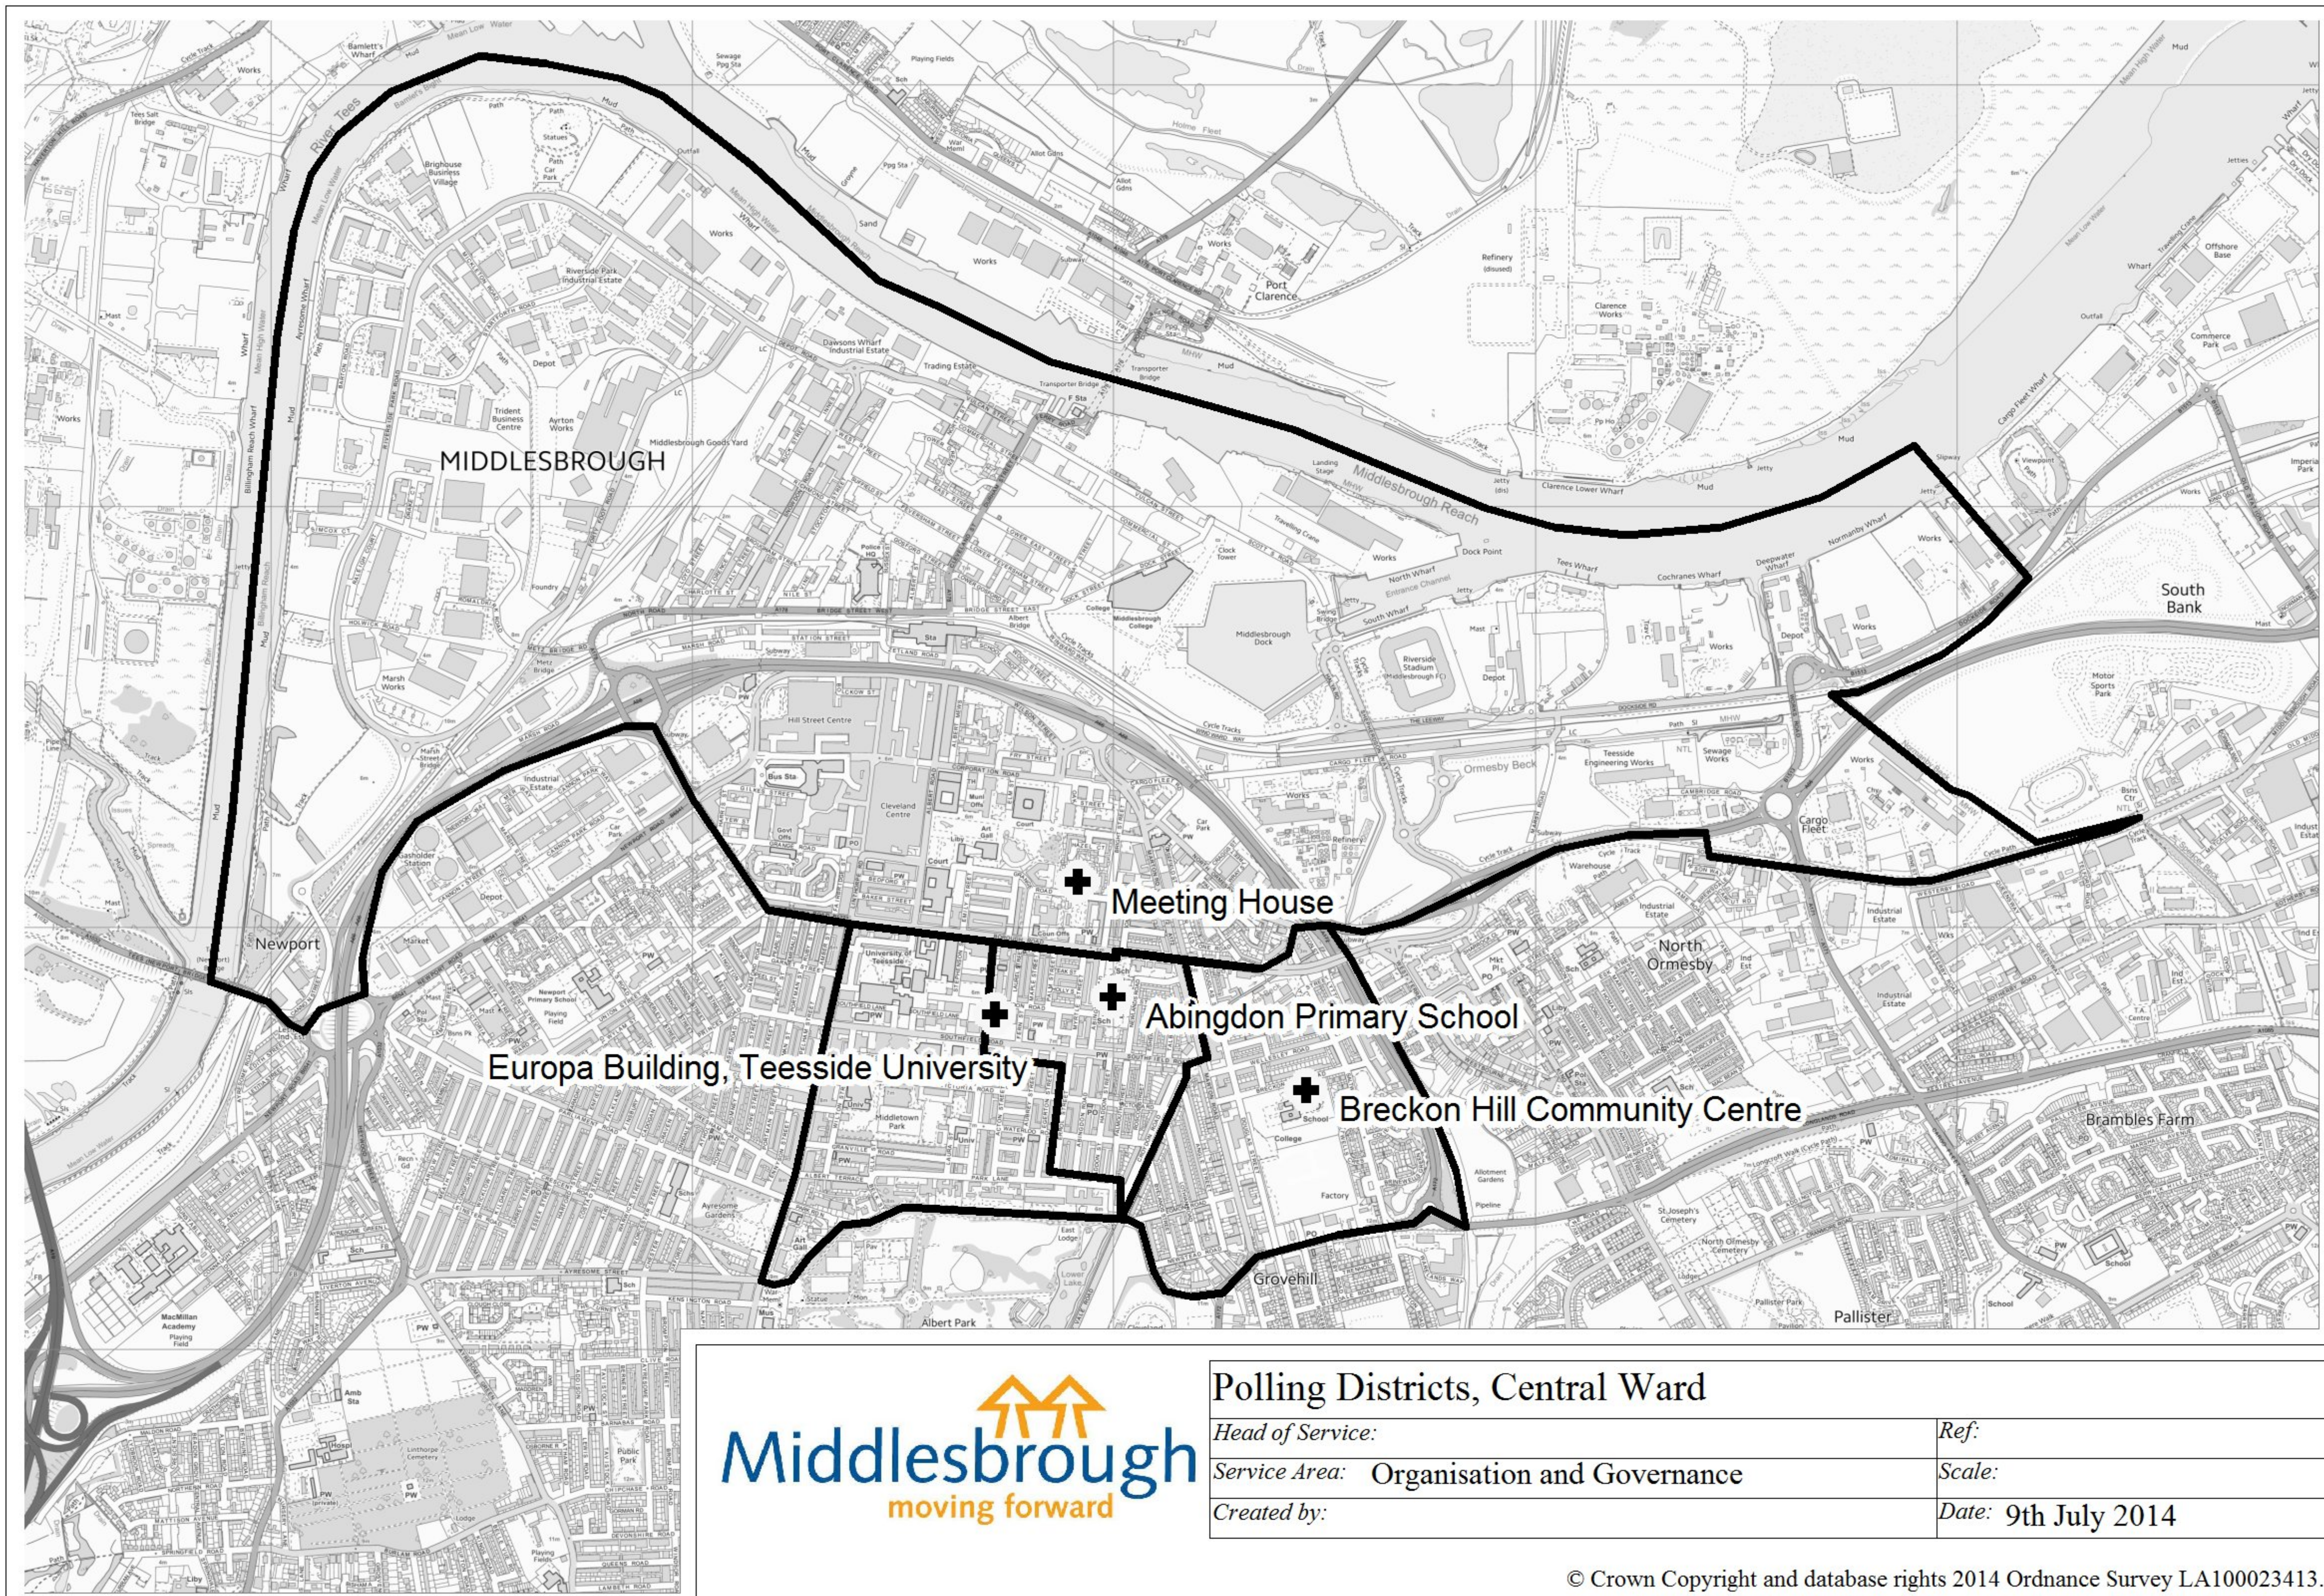

Polling Districts, Brambles and Thorntree Ward

Head of Service:	Ref:
Service Area: Organisation & Governance	Scale:
Created by:	Date: 8th July 2014

Polling Districts, Central Ward

Head of Service:

Service Area: Organisation and Governance