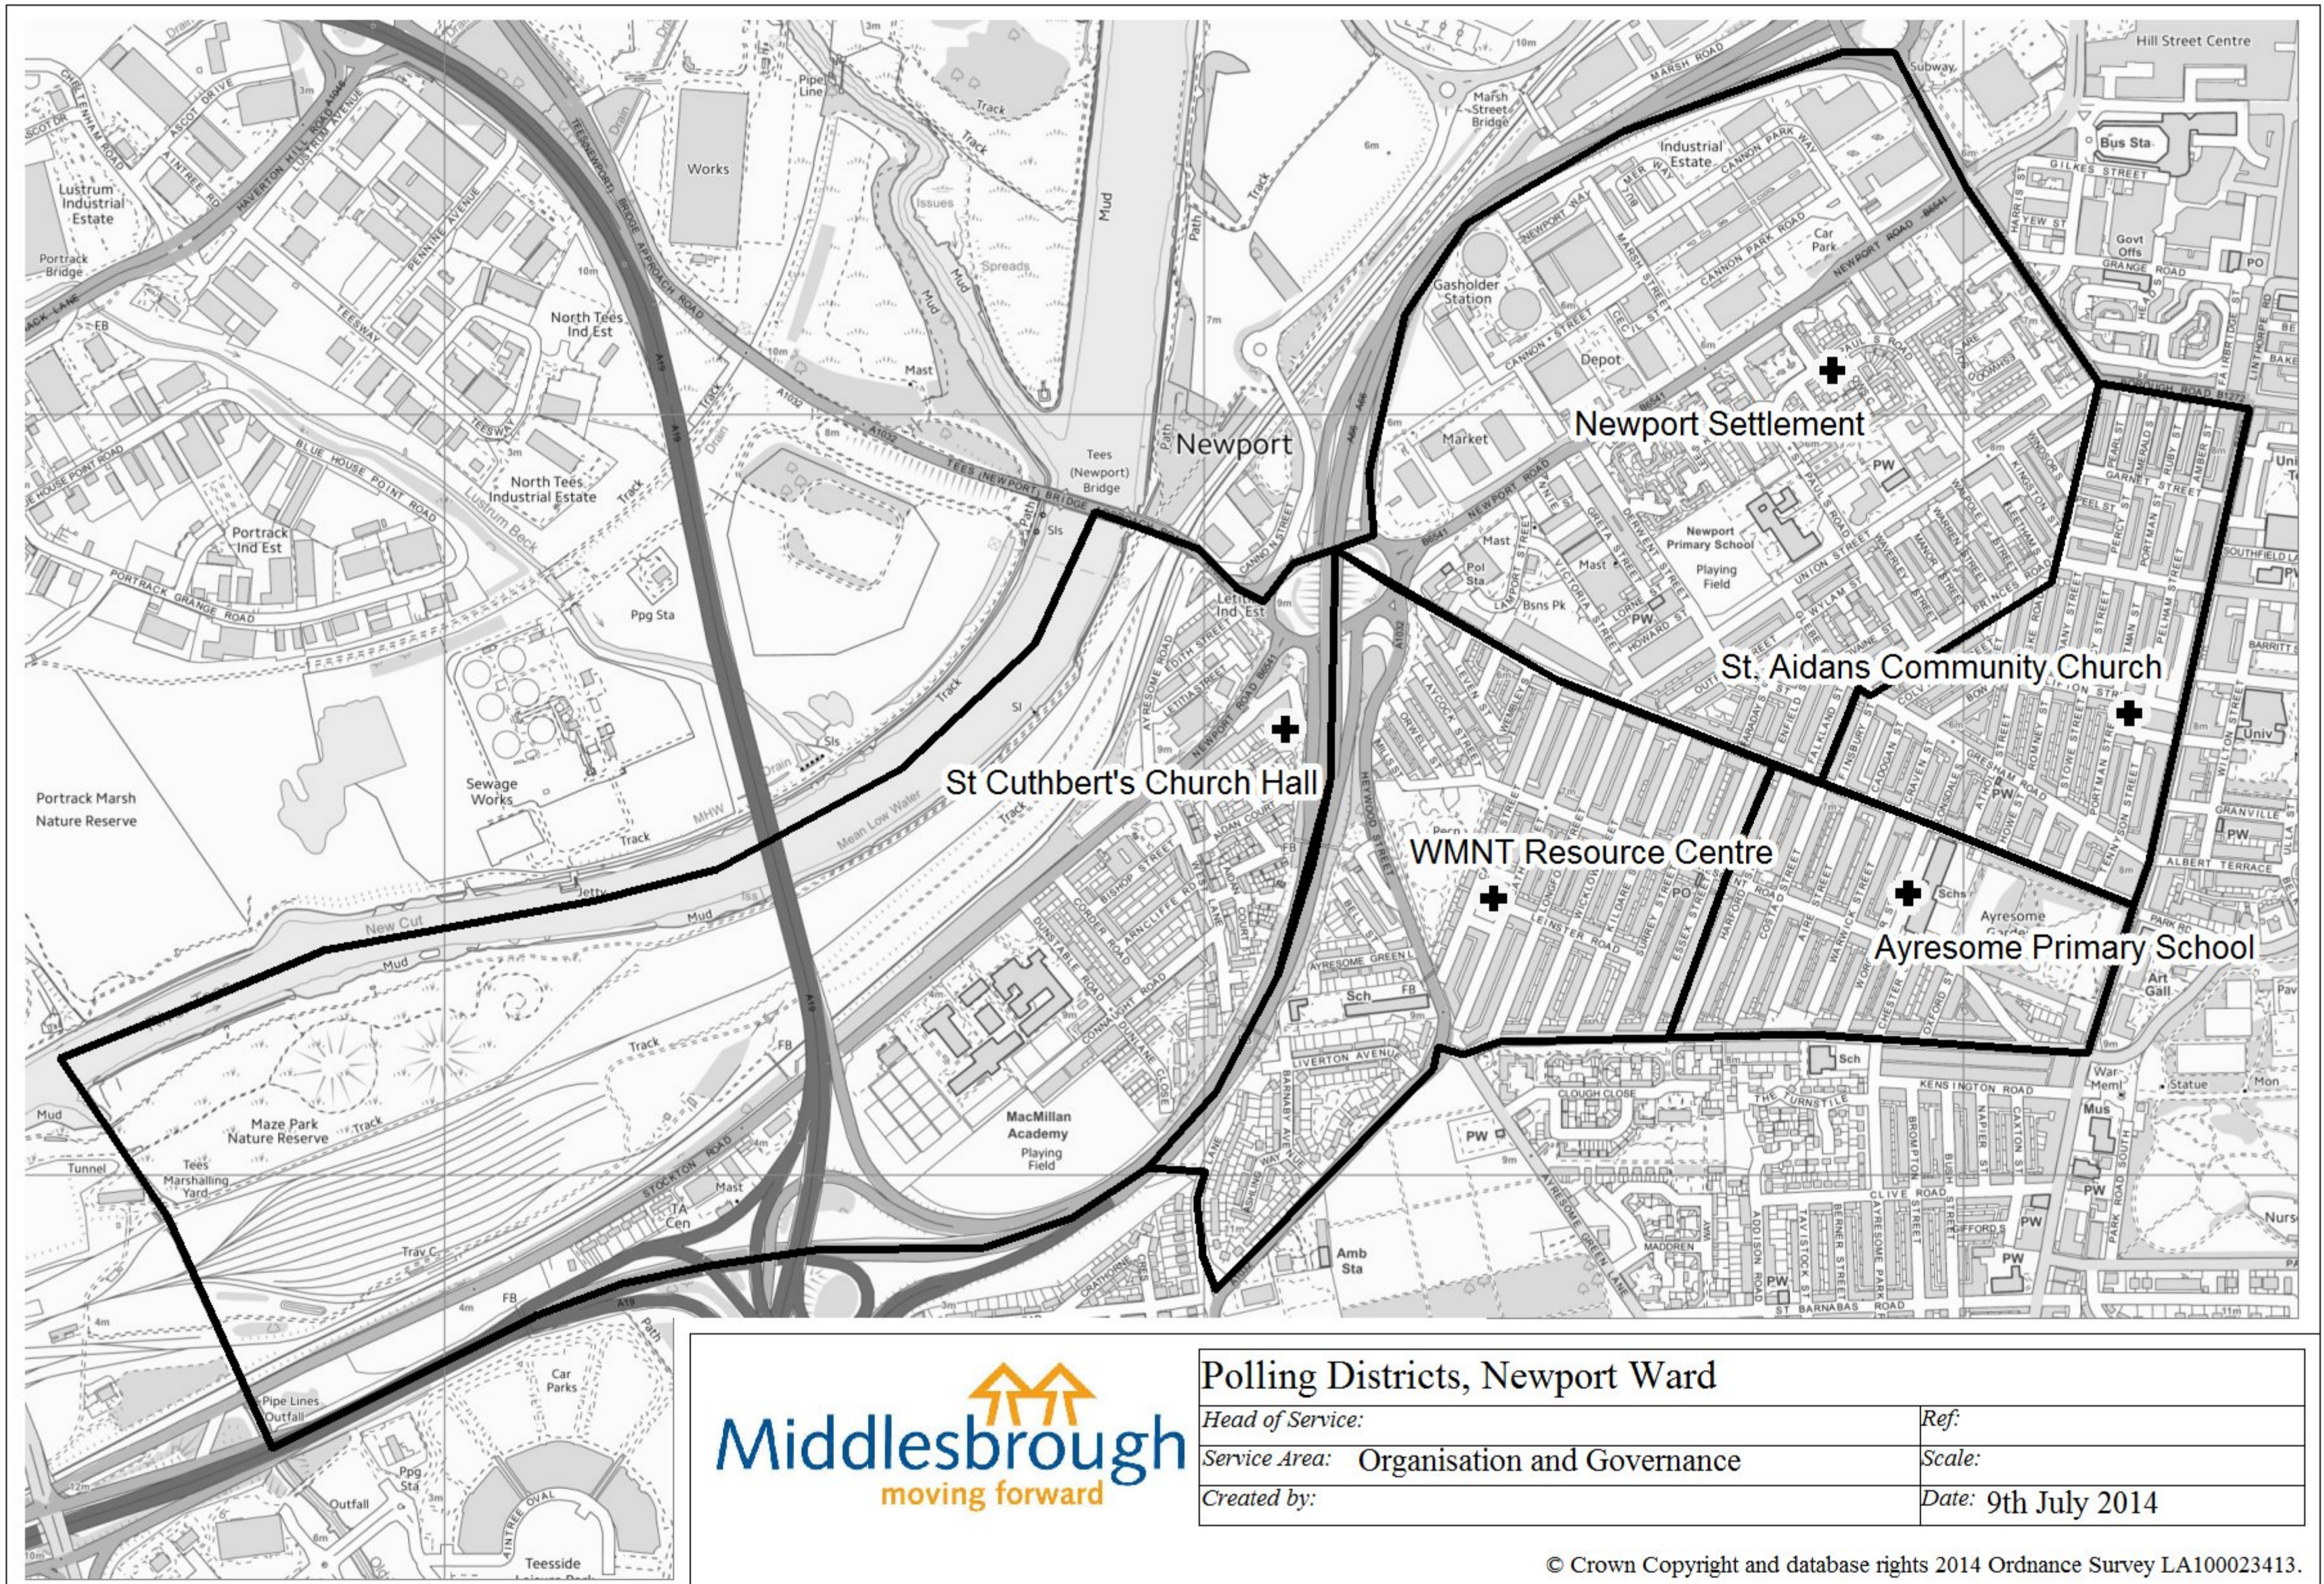

Polling Districts, Marton West Ward

Head of Service:

Ref:

Service Area: Organisation & Governance

Scale:

Created by:

Date: 8th July 2014

Polling Districts, Newport Ward