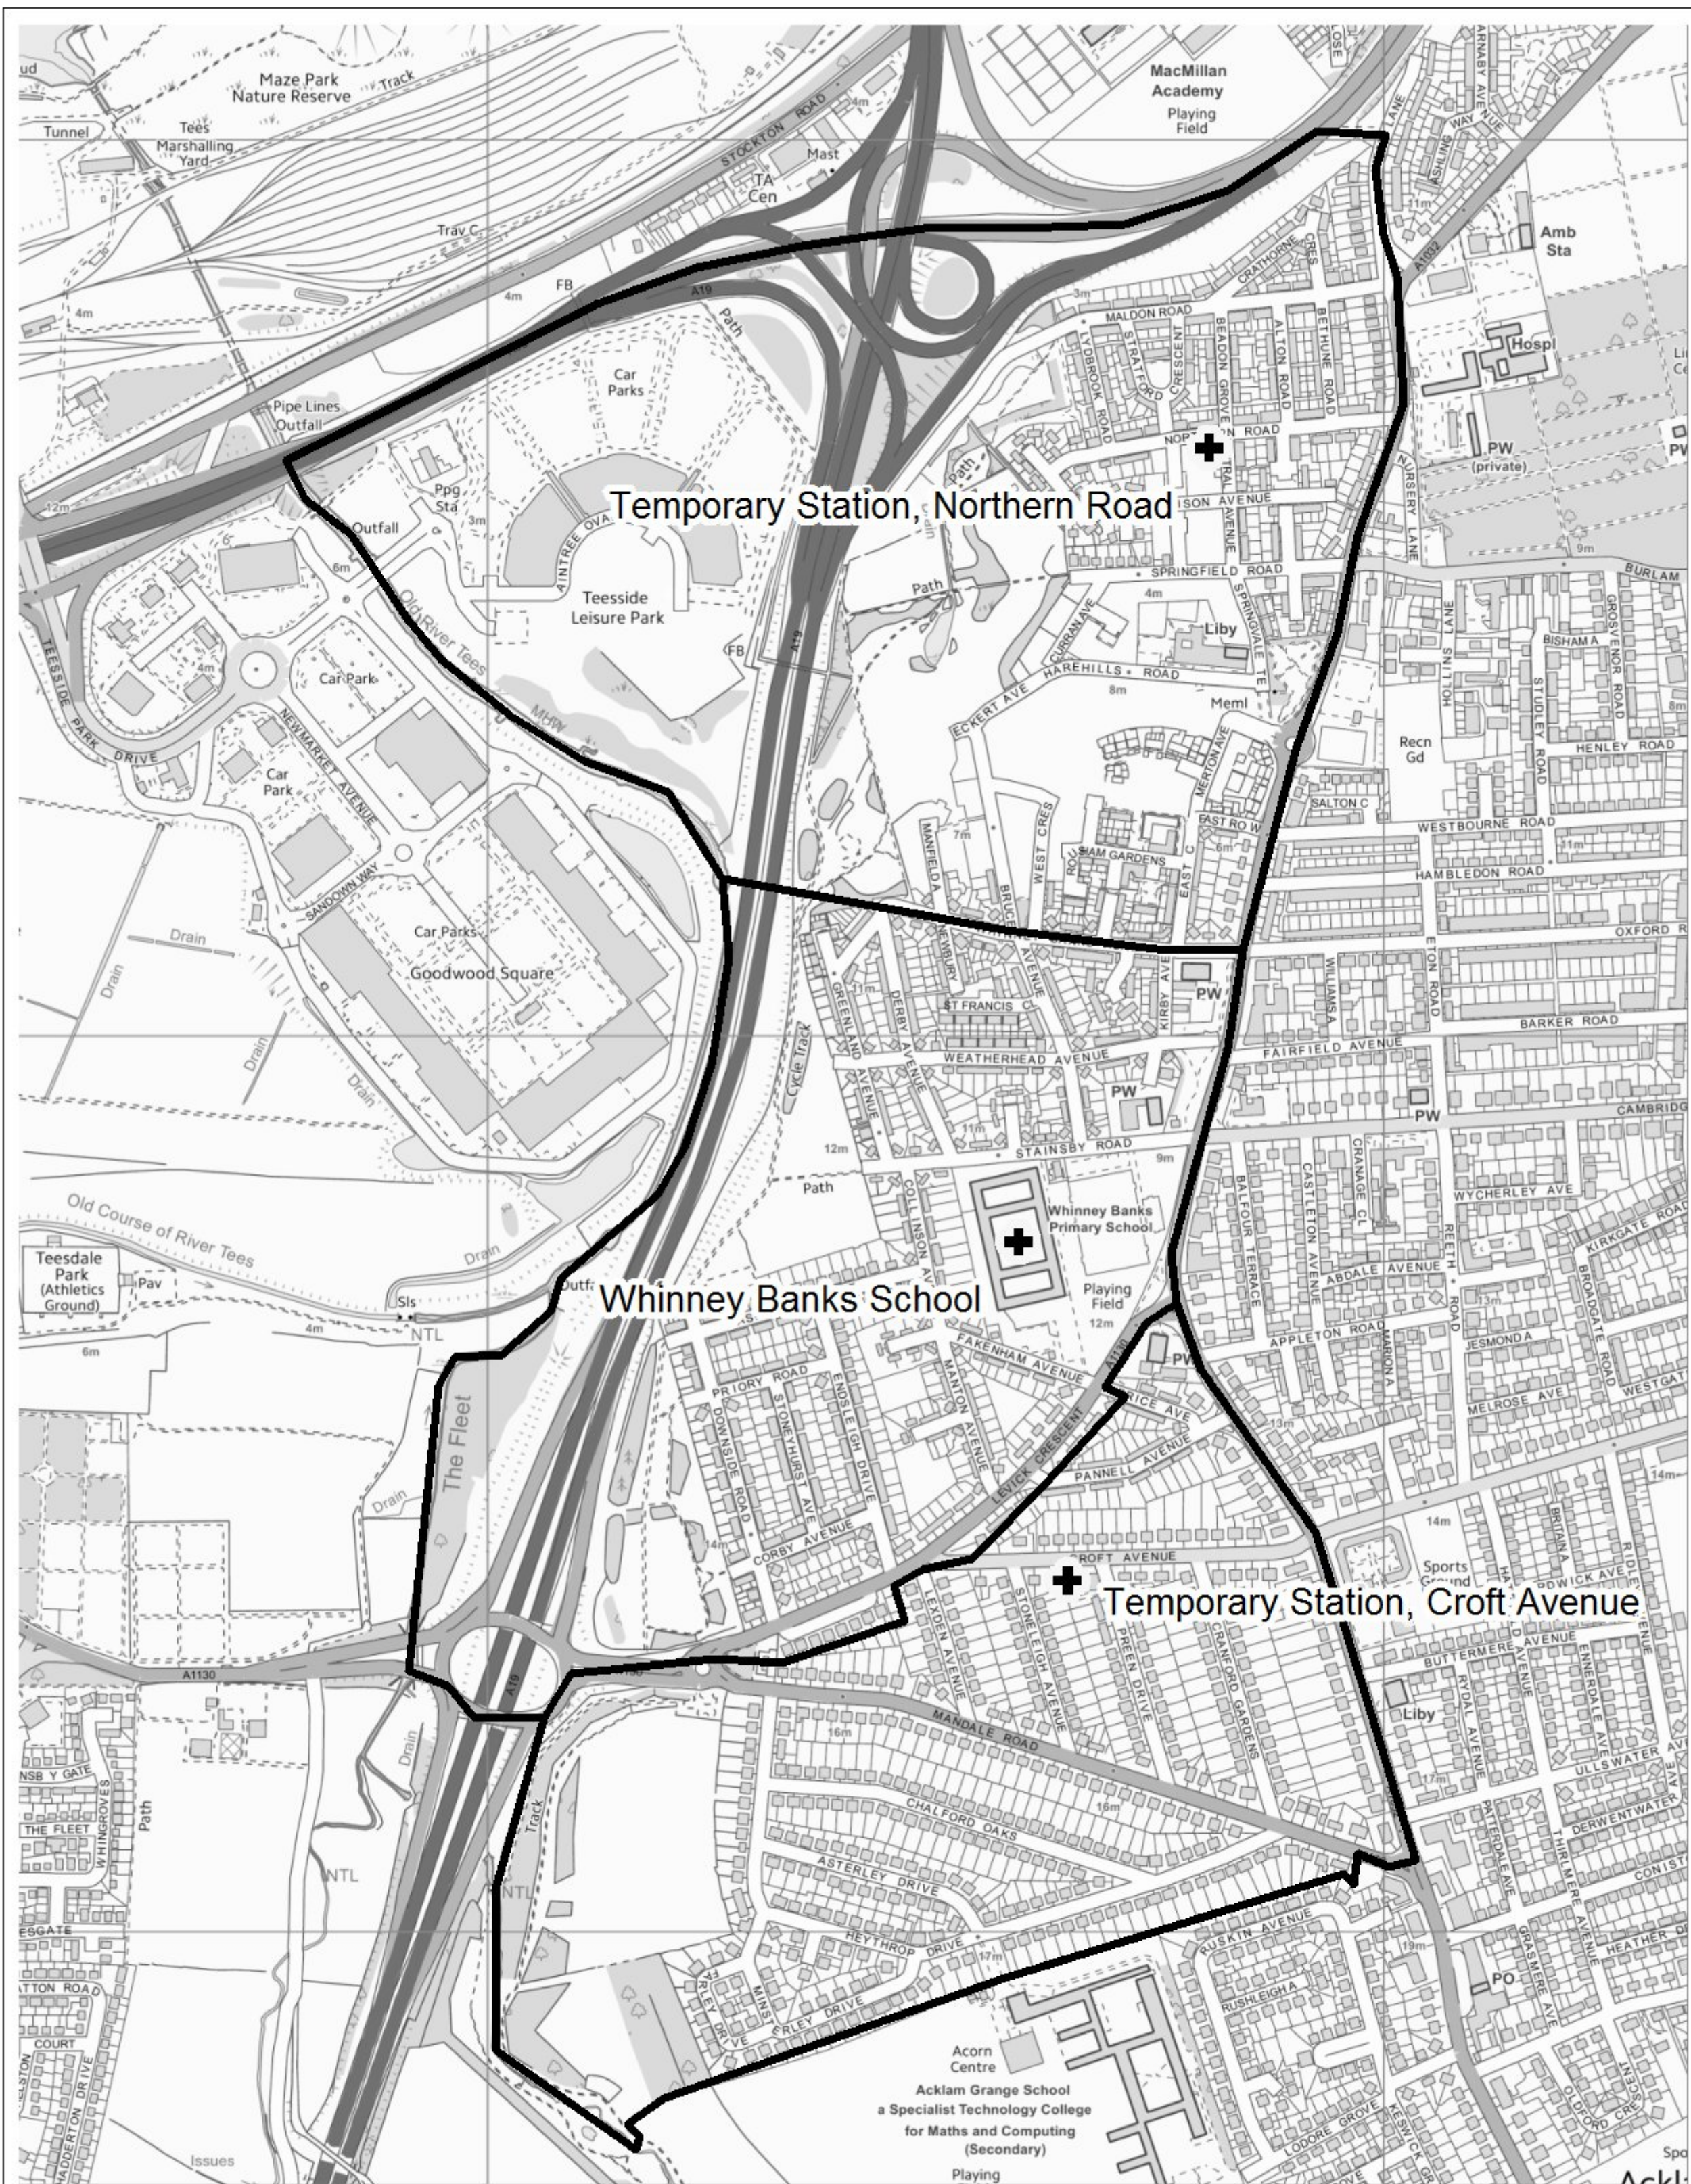

Polling Districts, Ayresome Ward

Head of Service:	Ref:
Service Area: Organisation & Governance	Scale:
Created by:	Date: 8th July 2014