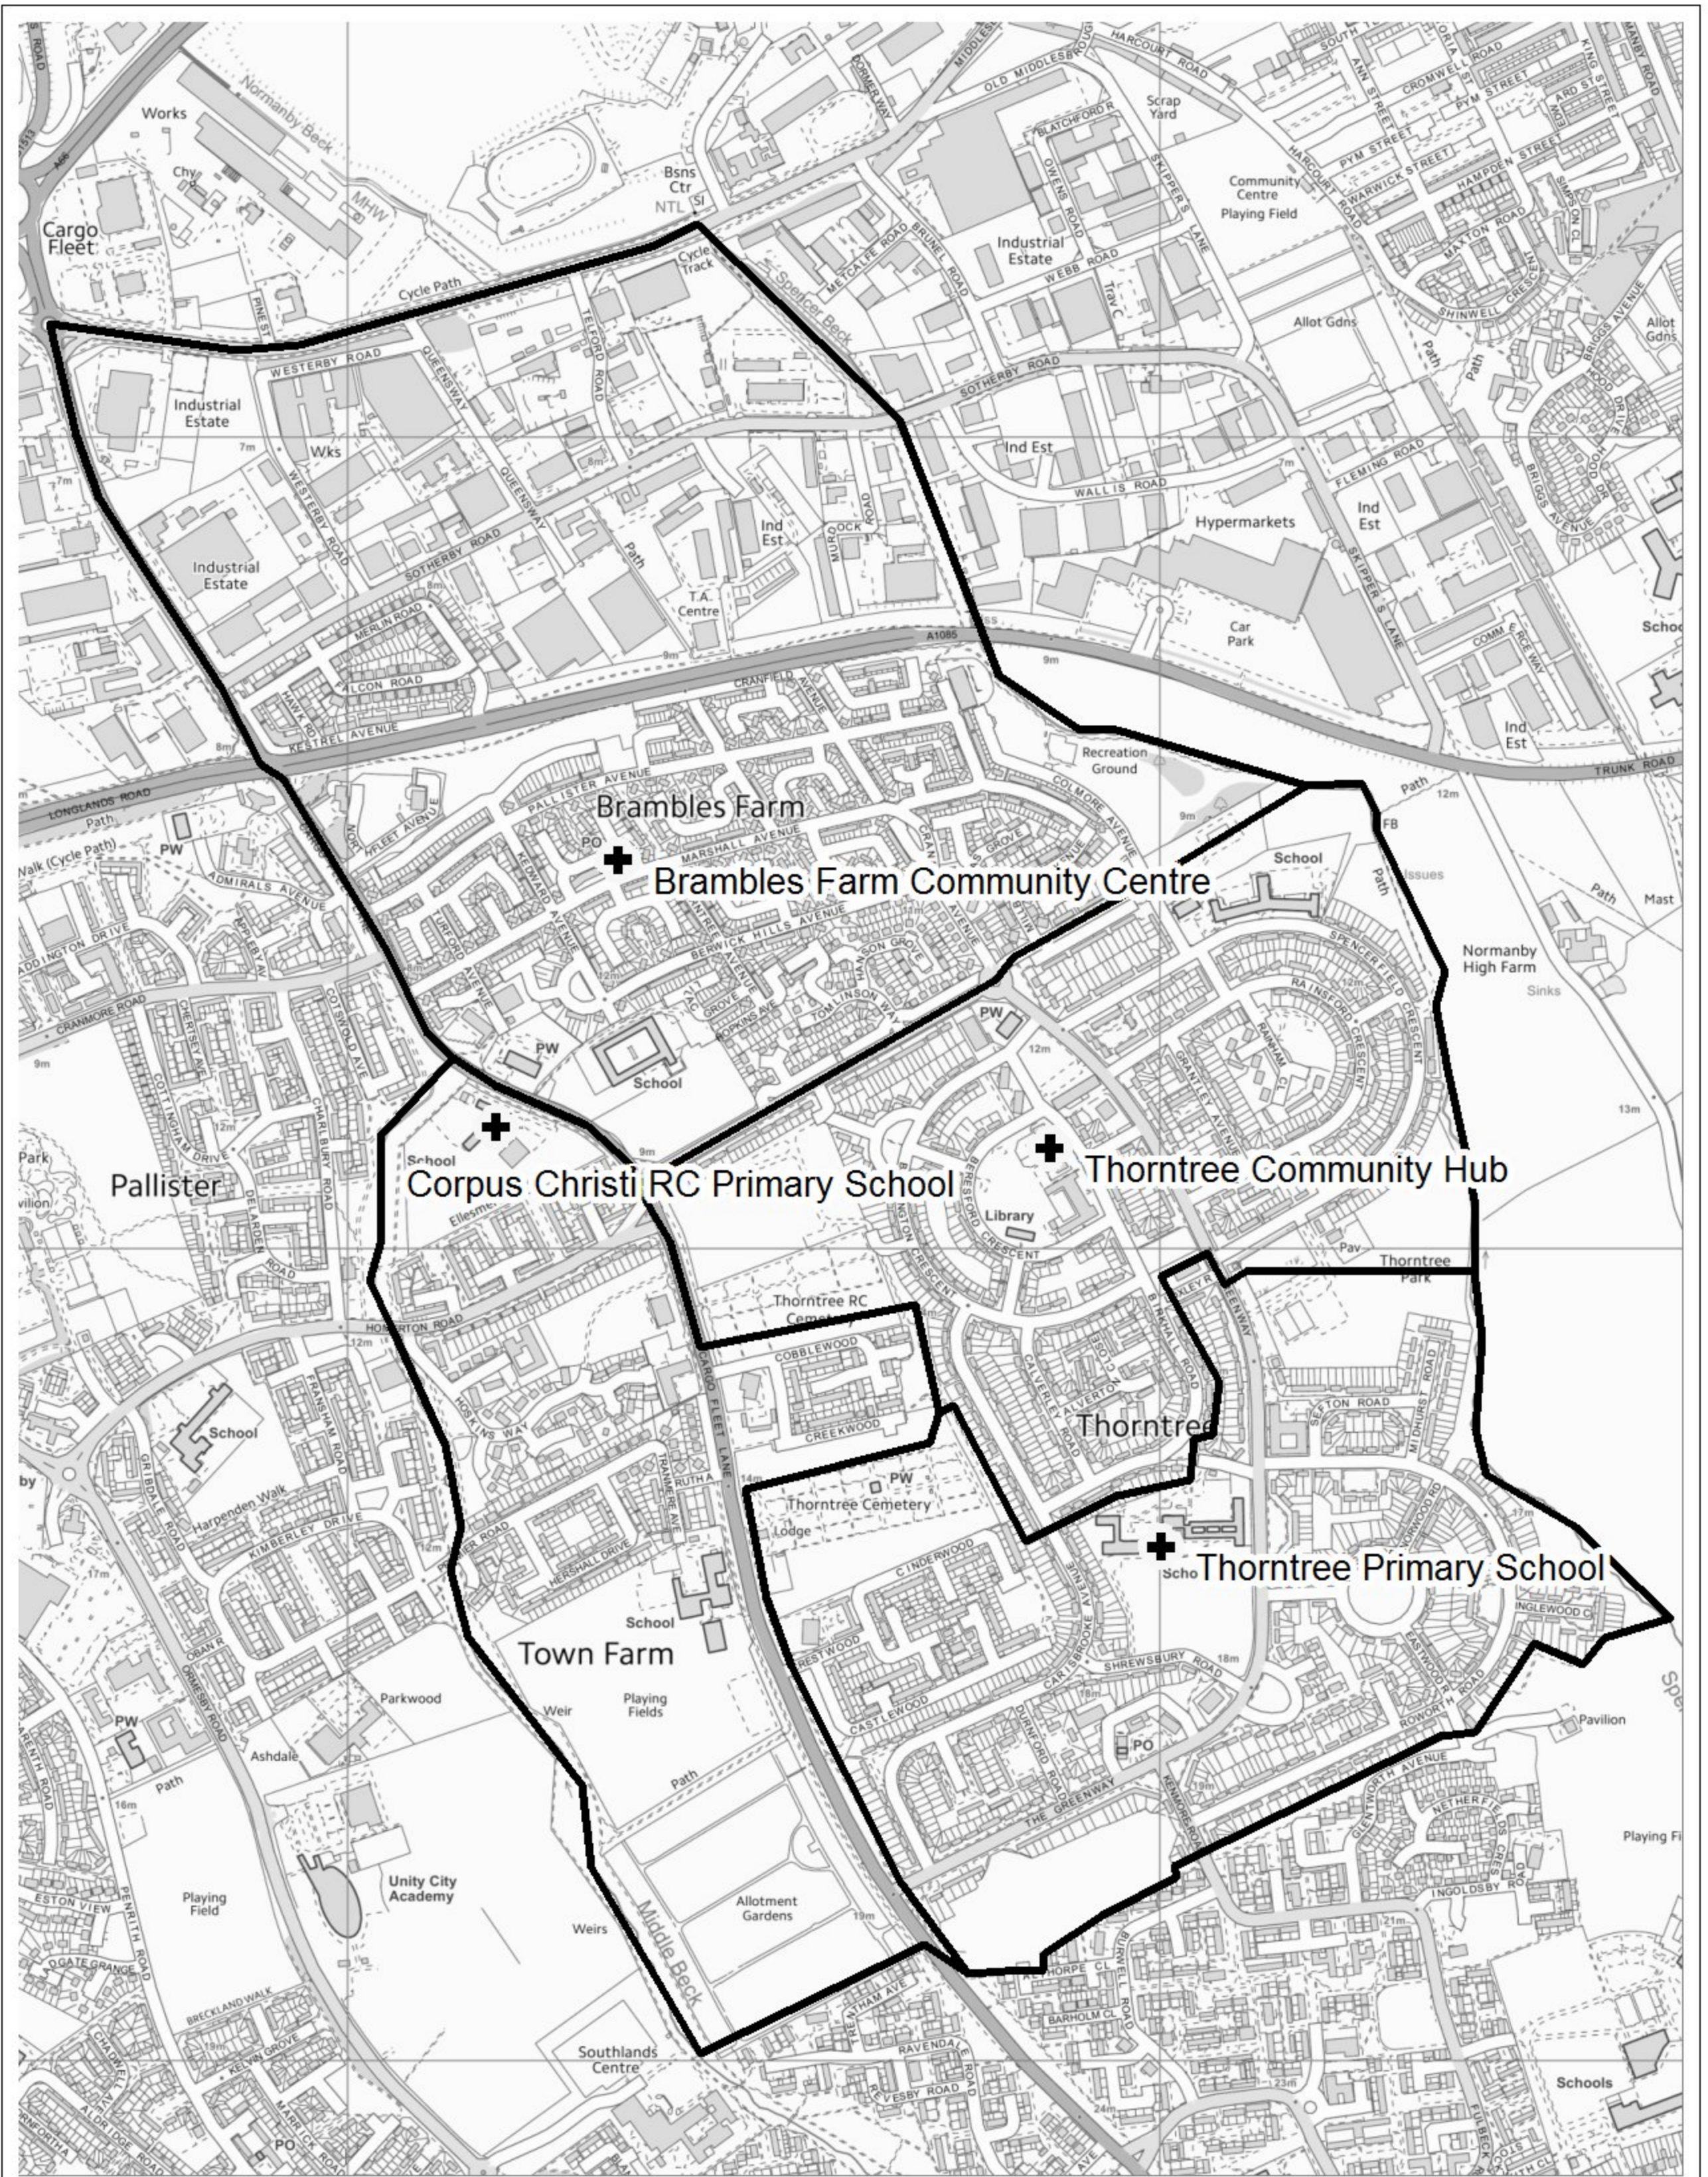

Polling Districts, Brambles and Thorntree Ward

Head of Service:	Ref:
Service Area: Organisation & Governance	Scale:
Created by:	Date: 8th July 2014

Polling Districts, Central Ward

Head of Service:

Service Area: Organisation and Governance