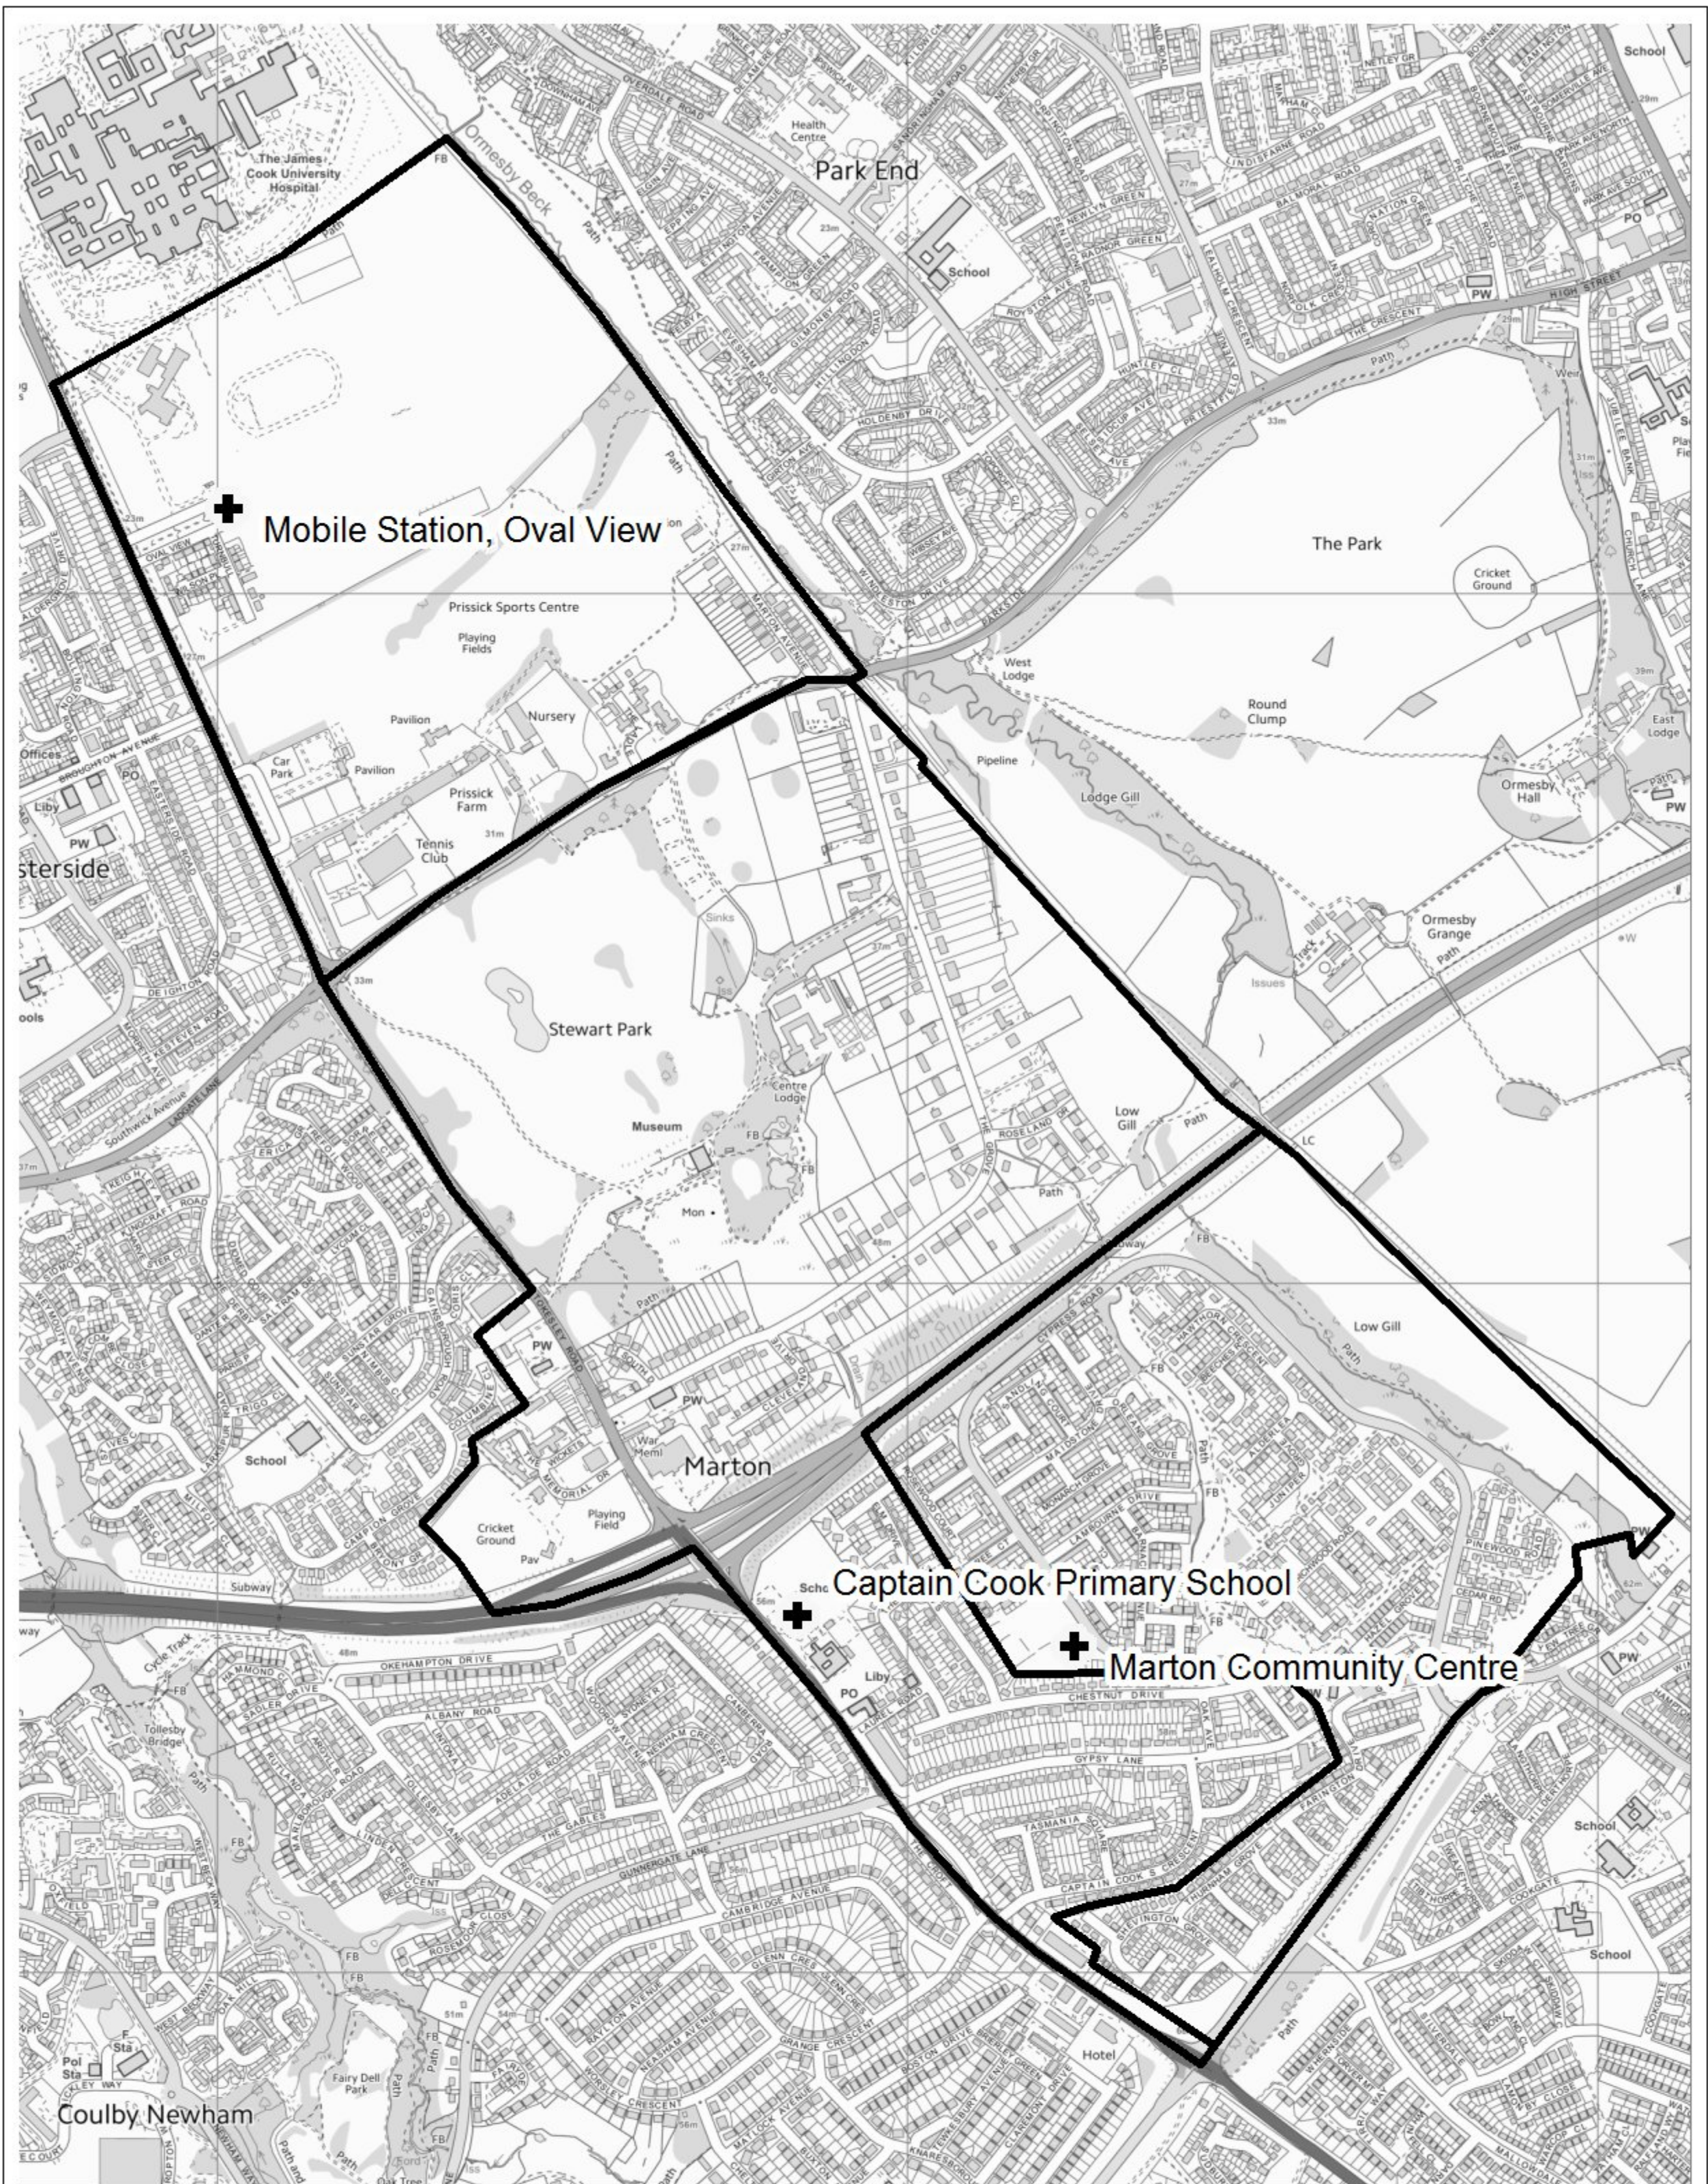

Polling Districts, Marton East Ward

Head of Service:	Ref:
Service Area: Organisation & Governance	Scale:
Created by:	Date: 8th July 2014