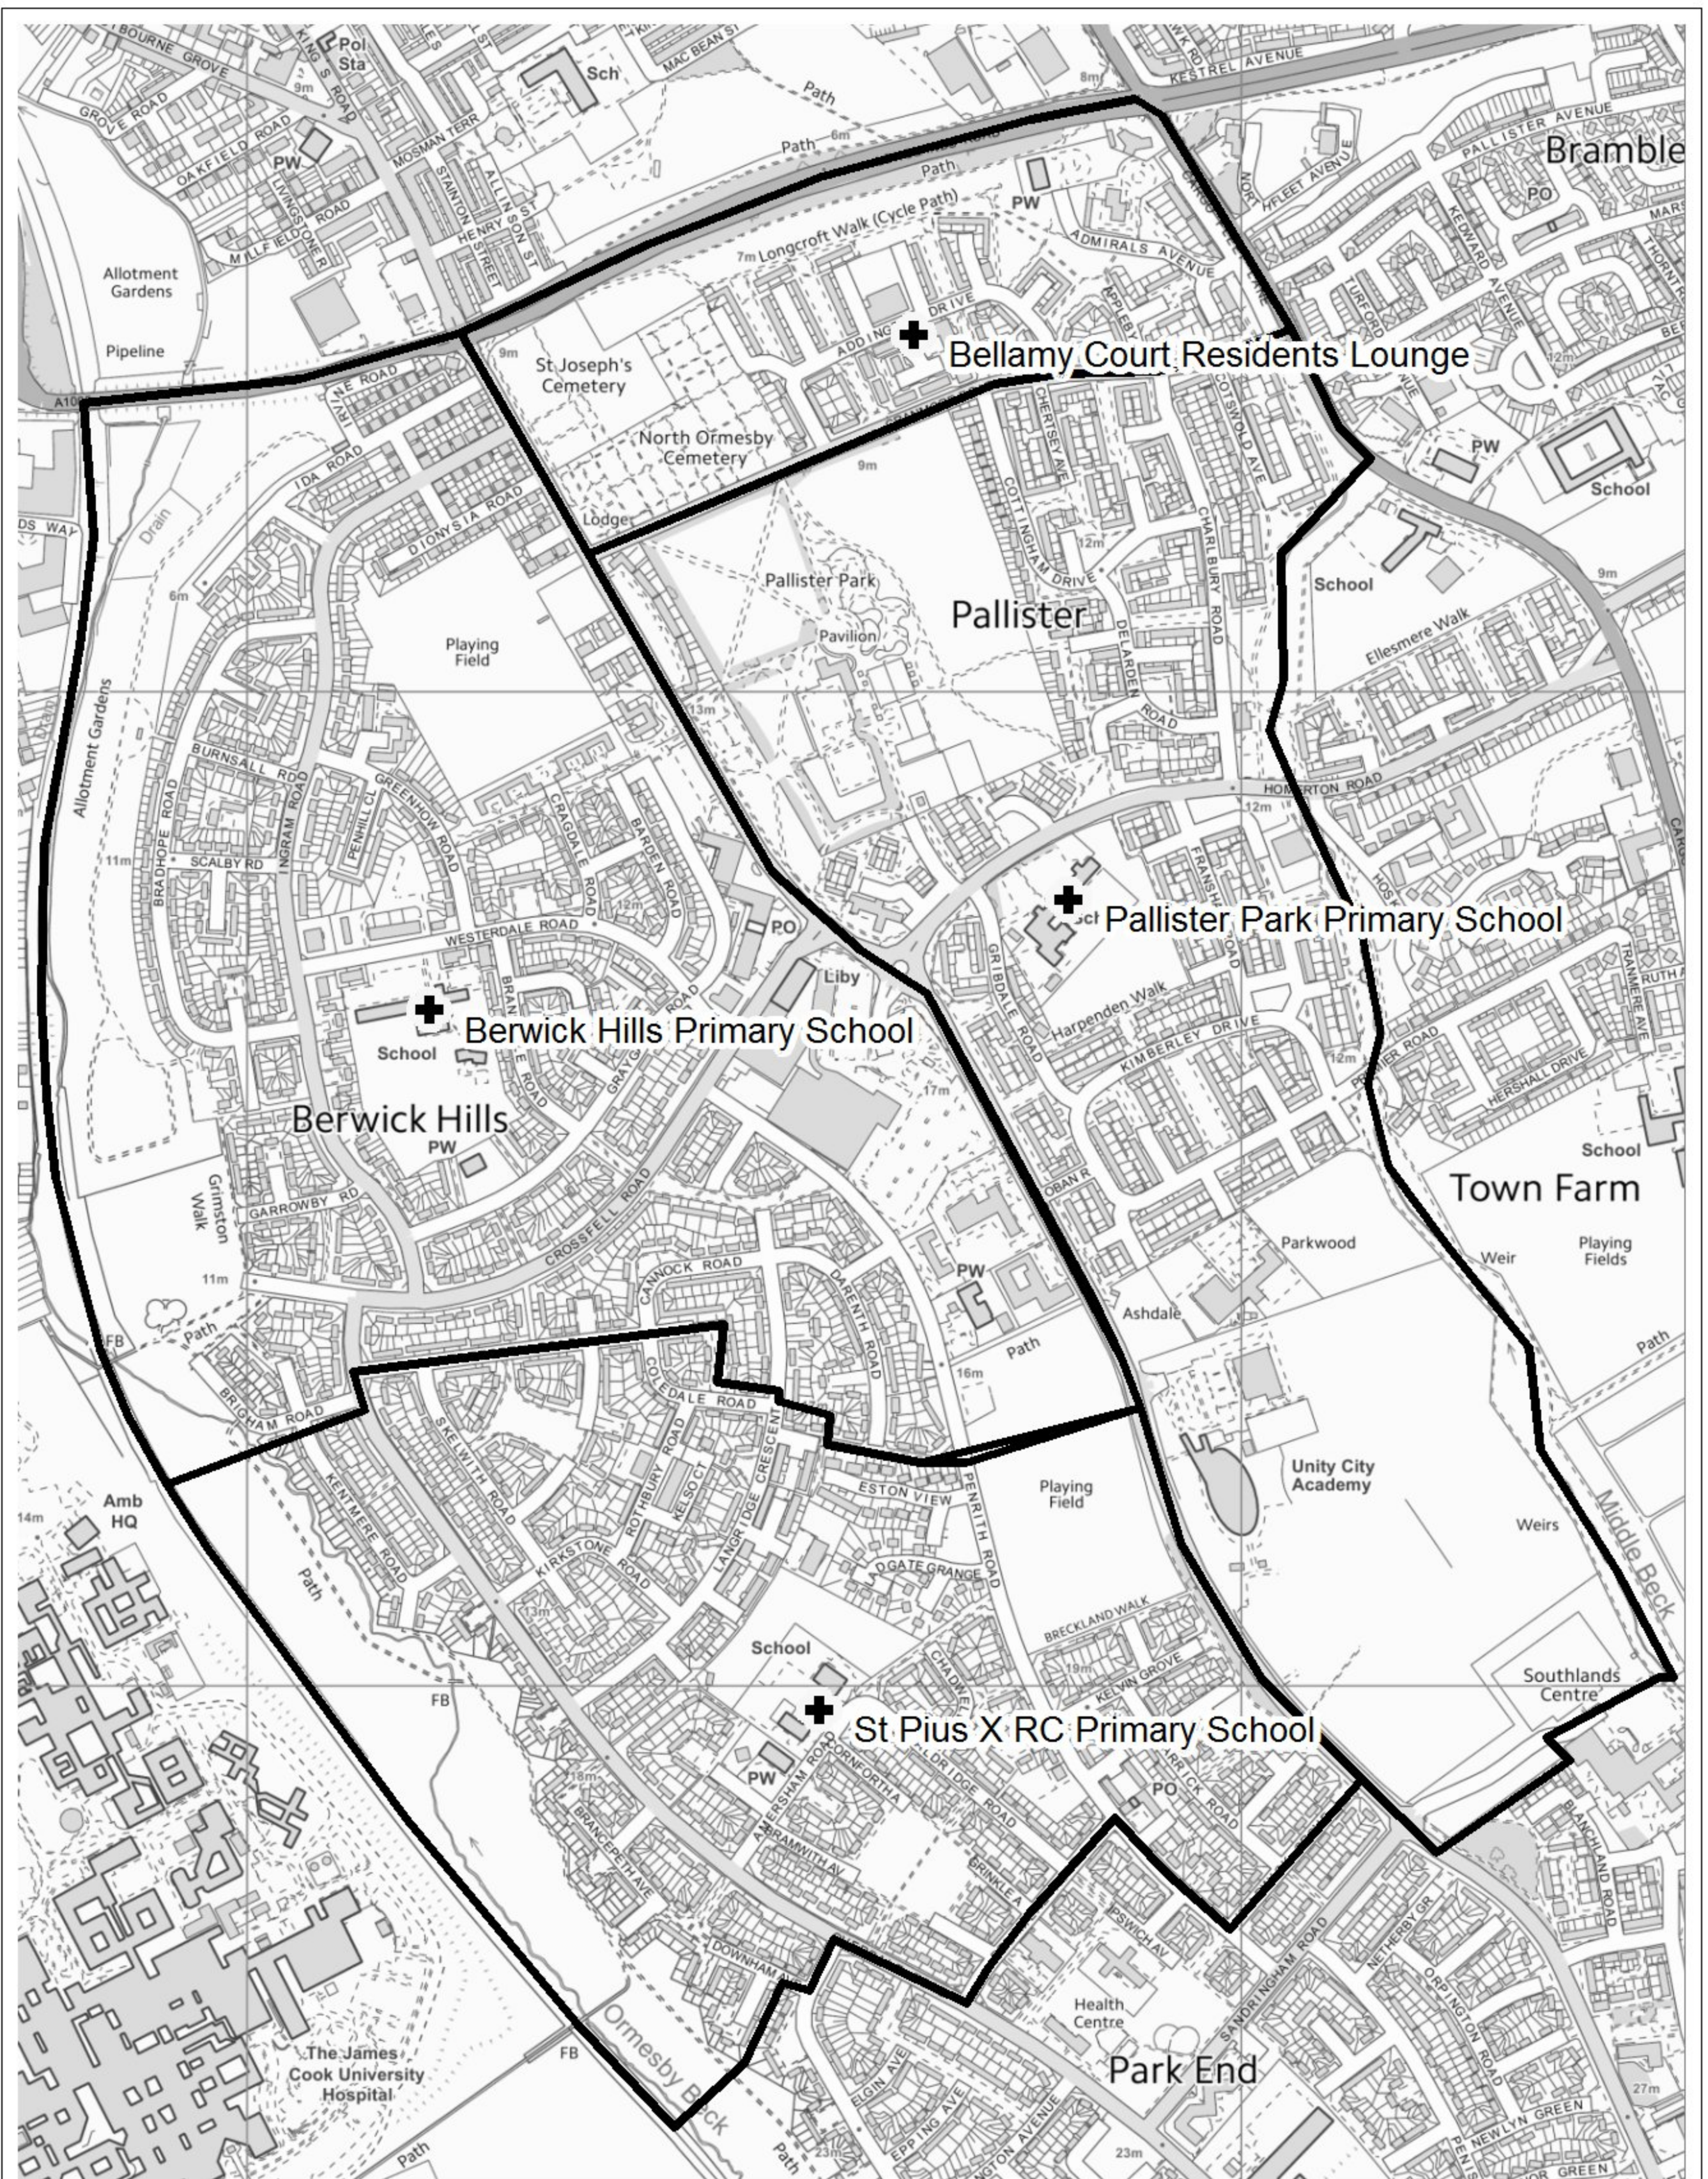

Polling Districts, Berwick Hills and Pallister Ward

Head of Service:	Ref:
Service Area: Organisation & Governance	Scale:
Created by:	Date: 8th July 2014